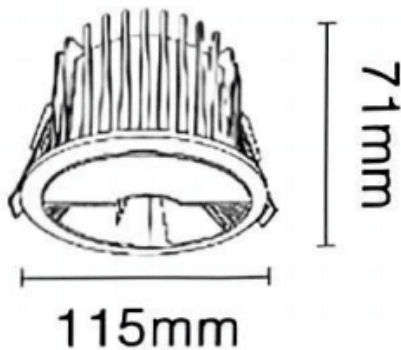

NEW PERFORM-RF

Lavov downlight from the family NEW PERFORM-RF with a power of 15W and a beam angle wall washer. Finished in White trim and chromed reflector. Dimensions $\varnothing 115 \times H71$ mm. With a total lumen output of 1500lm and a luminous efficacy of 100lm/W. Made in Die Cast Aluminum. Driver DALI. CCT 4000K. UGR19.

Dimensions

Product dimensions (mm) $\varnothing 115 \times H71$ mm

Scheme

Cut out: 95mm

Photometry

Item code	86.D126.2453.C1
Product type	Indoor
Category	Downlights
Family	NEW PERFORM
Subfamily	NEW PERFORM-RF
Pictograms	

Product	
Real power (W)	15
Real luminous flux (Lm)	1500
Luminous efficiency (Lm/W)	100
Beam angle (º)	wall washer
Life time (h)	50000 h L80B10
IP	20
Electrical class insulation	Clas II
Colour	White trim and chromed reflector
U. G. R	<19
Control gear included	Yes
Control gear	DALI
Flicker Free	Yes
Light source	LED
Type of LED	COB
Colour temperature (K)	4000
Colour consistency (SDCM)	SDCM<3
CRI	80