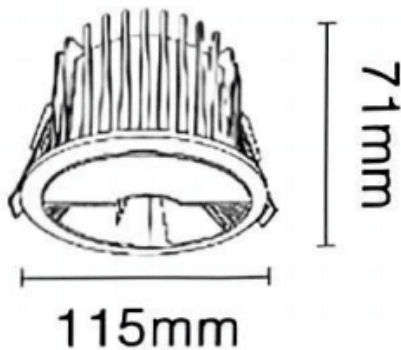

**NEW PERFORM-RF**

Lavov downlight from the family NEW PERFORM-RF with a power of 15W and a beam angle wall washer. Finished in White trim and chromed reflector. Dimensions  $\varnothing 115 \times H71$ mm. With a total lumen output of 1500lm and a luminous efficacy of 100lm/W. Made in Die Cast Aluminum. Driver DALI. CCT 4000K. UGR19.

**Dimensions**

Product dimensions (mm)  $\varnothing 115 \times H71$ mm

**Scheme**

Cut out: 95mm

**Photometry**

Item code	86.D126.2453.C1
Product type	Indoor
Category	Downlights
Family	NEW PERFORM
Subfamily	NEW PERFORM-RF
Pictograms	

Product	
Real power (W)	15
Real luminous flux (Lm)	1500
Luminous efficiency (Lm/W)	100
Beam angle (°)	wall washer
Life time (h)	50000 h L80B10
IP	20
Electrical class insulation	Clas II
Colour	White trim and chromed reflector
U. G. R	19
Control gear included	Yes
Control gear	DALI
Flicker Free	Yes
Light source	LED
Type of LED	COB
Colour temperature (K)	4000
Colour consistency (SDCM)	SDCM3
CRI	80