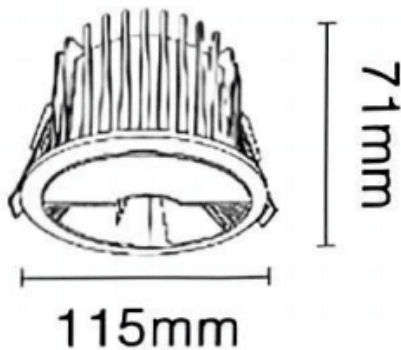

### NEW PERFORM-RF Smart

Lavov downlight from the family PERFORM-RF with a power of 15W and a beam angle wall washer. Finished in White trim and chromed reflector. Dimensions  $\varnothing 115 \times H71$ mm. With a total lumen output of 1500lm and a luminous efficacy of 100lm/W. Made in Die Cast Aluminum. Driver DALI. CCT 4000K. UGR19.

#### Dimensions

Product dimensions (mm)  $\varnothing 115 \times H71$ mm

#### Scheme

Cut out: 95mm

#### Photometry

Item code	86.D126.2459.C1
Product type	Indoor
Category	Downlights
Family	NEW PERFORM
Subfamily	NEW PERFORM-RF Smart
Pictograms	

Product	
Real power (W)	15
Real luminous flux (Lm)	1500
Luminous efficiency (Lm/W)	100
Beam angle (&ordm;)	wall washer
Life time (h)	50000 h L80B10
IP	20
Electrical class insulation	Clas II
Colour	White trim and chromed reflector
U. G. R	<19
Control gear included	Yes
Control gear	DALI Casambi ready
Flicker Free	Yes
Light source	LED
Type of LED	COB
Colour temperature (K)	4000
Colour consistency (SDCM)	SDCM<3
CRI	80