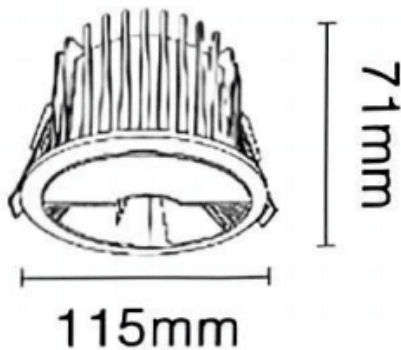

NEW PERFORM-RF Smart

Lavov downlight from the family PERFORM-RF with a power of 15W and a beam angle wall washer. Finished in White trim and chromed reflector. Dimensions $\varnothing 115 \times H71$ mm. With a total lumen output of 1500lm and a luminous efficacy of 100lm/W. Made in Die Cast Aluminum. Driver DALI. CCT 4000K. UGR19.

Dimensions

Product dimensions (mm) $\varnothing 115 \times H71$ mm

Scheme

Cut out: 95mm

Photometry

Item code	86.D126.2459.C1
Product type	Indoor
Category	Downlights
Family	NEW PERFORM
Subfamily	NEW PERFORM-RF Smart
Pictograms	

Product	
Real power (W)	15
Real luminous flux (Lm)	1500
Luminous efficiency (Lm/W)	100
Beam angle (°)	wall washer
Life time (h)	50000 h L80B10
IP	20
Electrical class insulation	Clas II
Colour	White trim and chromed reflector
U. G. R	19
Control gear included	Yes
Control gear	DALI Casambi ready
Flicker Free	Yes
Light source	LED
Type of LED	COB
Colour temperature (K)	4000
Colour consistency (SDCM)	SDCM3
CRI	80