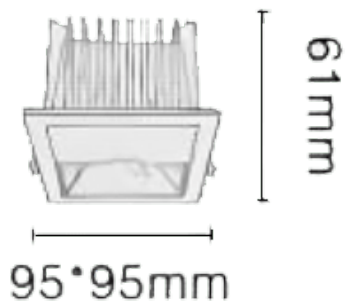

### NEW PERFORM-SF

Lavov downlight from the family NEW PERFORM-SF with a power of 15W and a beam angle wall washer. Finished in White trim and chromed reflector. Dimensions 95\*95\*H61mm. With a total lumen output of 1500lm and a luminous efficacy of 100lm/W. Made in Die Cast Aluminum. Driver ON/OFF. CCT 3000K. UGR19.

#### Dimensions

Product dimensions (mm) **95\*95\*H61mm**

#### Scheme

Cut out: 80\*80mm

#### Photometry

Item code	<b>86.D127.1351.C1</b>
Product type	<b>Indoor</b>
Category	<b>Downlights</b>
Family	<b>NEW PERFORM</b>
Subfamily	<b>NEW PERFORM-SF</b>
Pictograms	

Product	
Real power (W)	<b>15</b>
Real luminous flux (Lm)	<b>1500</b>
Luminous efficiency (Lm/W)	<b>100</b>
Beam angle (°)	<b>wall washer</b>
Life time (h)	<b>50000 h L80B10</b>
IP	<b>20</b>
Electrical class insulation	<b>Clas II</b>
Colour	<b>White trim and chromed reflector</b>
U. G. R	<b>19</b>
Control gear included	<b>Yes</b>
Control gear	<b>ON/OFF</b>
Flicker Free	<b>Yes</b>
Light source	<b>LED</b>
Type of LED	<b>COB</b>
Colour temperature (K)	<b>3000</b>
Colour consistency (SDCM)	<b>SDCM3</b>
CRI	<b>80</b>