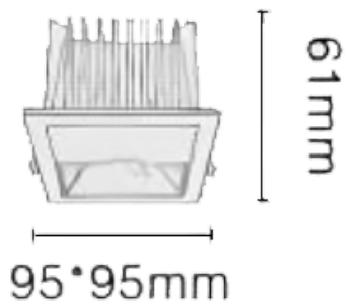

### NEW PERFORM-SF

Lavov downlight from the family NEW PERFORM-SF with a power of 15W and a beam angle wall washer. Finished in White trim and chromed reflector. Dimensions 95\*95\*H61mm. With a total lumen output of 1500lm and a luminous efficacy of 100lm/W. Made in Die Cast Aluminum. Driver ON/OFF. CCT 3000K. UGR19.

#### Dimensions

Product dimensions (mm) **95\*95\*H61mm**

#### Scheme

Cut out: 80\*80mm

#### Photometry

Item code	<b>86.D127.1351.C1</b>
Product type	<b>Indoor</b>
Category	<b>Downlights</b>
Family	<b>NEW PERFORM</b>
Subfamily	<b>NEW PERFORM-SF</b>
Pictograms	

Product	
Real power (W)	<b>15</b>
Real luminous flux (Lm)	<b>1500</b>
Luminous efficiency (Lm/W)	<b>100</b>
Beam angle (&ordm;)	<b>wall washer</b>
Life time (h)	<b>50000 h L80B10</b>
IP	<b>20</b>
Electrical class insulation	<b>Clas II</b>
Colour	<b>White trim and chromed reflector</b>
U. G. R	<b>&lt;19</b>
Control gear included	<b>Yes</b>
Control gear	<b>ON/OFF</b>
Flicker Free	<b>Yes</b>
Light source	<b>LED</b>
Type of LED	<b>COB</b>
Colour temperature (K)	<b>3000</b>
Colour consistency (SDCM)	<b>SDCM&lt;3</b>
CRI	<b>80</b>