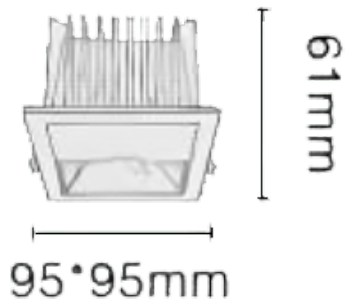

NEW PERFORM-SF

Lavov downlight from the family NEW PERFORM-SF with a power of 15W and a beam angle wall washer. Finished in White trim and chromed reflector. Dimensions 95*95*H61mm. With a total lumen output of 1500lm and a luminous efficacy of 100lm/W. Made in Die Cast Aluminum. Driver DALI. CCT 3000K. UGR19.

Dimensions

Product dimensions (mm) **95*95*H61mm**

Scheme

Cut out: 80*80mm

Photometry

Item code	86.D127.1353.C1
Product type	Indoor
Category	Downlights
Family	NEW PERFORM
Subfamily	NEW PERFORM-SF
Pictograms	

Product	
Real power (W)	15
Real luminous flux (Lm)	1500
Luminous efficiency (Lm/W)	100
Beam angle (°)	wall washer
Life time (h)	50000 h L80B10
IP	20
Electrical class insulation	Clas II
Colour	White trim and chromed reflector
U. G. R	19
Control gear included	Yes
Control gear	DALI
Flicker Free	Yes
Light source	LED
Type of LED	COB
Colour temperature (K)	3000
Colour consistency (SDCM)	SDCM3
CRI	80