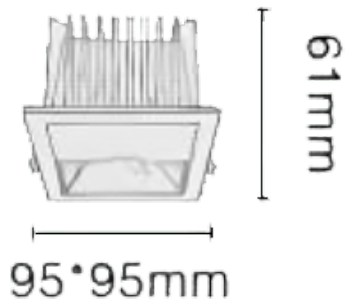

NEW PERFORM-SF

Lavov downlight from the family NEW PERFORM-SF with a power of 15W and a beam angle wall washer. Finished in White trim and chromed reflector. Dimensions 95*95*H61mm. With a total lumen output of 1500lm and a luminous efficacy of 100lm/W. Made in Die Cast Aluminum. Driver DALI. CCT 3000K. UGR19.

Dimensions

Product dimensions (mm) **95*95*H61mm**

Scheme

Cut out: 80*80mm

Photometry

Item code	86.D127.1353.C1
Product type	Indoor
Category	Downlights
Family	NEW PERFORM
Subfamily	NEW PERFORM-SF
Pictograms	

Product	
Real power (W)	15
Real luminous flux (Lm)	1500
Luminous efficiency (Lm/W)	100
Beam angle (º)	wall washer
Life time (h)	50000 h L80B10
IP	20
Electrical class insulation	Clas II
Colour	White trim and chromed reflector
U. G. R	<19
Control gear included	Yes
Control gear	DALI
Flicker Free	Yes
Light source	LED
Type of LED	COB
Colour temperature (K)	3000
Colour consistency (SDCM)	SDCM<3
CRI	80