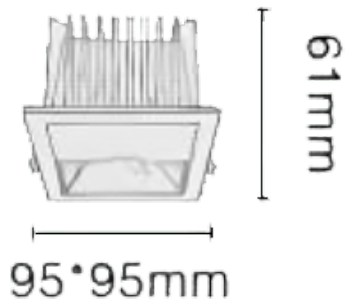

NEW PERFORM-SF Smart

Lavov downlight from the family PERFORM-RF with a power of 10W and a beam angle wall washer. Finished in White trim and chromed reflector. Dimensions $\varnothing 90 \times H62\text{mm}$. With a total lumen output of 1000lm and a luminous efficacy of 100lm/W. Made in Die Cast Aluminum. Driver DALI. CCT 3000K. UGR19.

Dimensions

Product dimensions (mm) **95*95*H61mm**

Scheme

Cut out: 80*80mm

Photometry

Item code	86.D127.1359.C1
Product type	Indoor
Category	Downlights
Family	NEW PERFORM
Subfamily	NEW PERFORM-SF Smart
Pictograms	

Product	
Real power (W)	15
Real luminous flux (Lm)	1000
Luminous efficiency (Lm/W)	100
Beam angle (º)	wall washer
Life time (h)	50000 h L80B10
IP	20
Electrical class insulation	Clas II
Colour	White trim and chromed reflector
U. G. R	<19
Control gear included	Yes
Control gear	DALI Casambi ready
Flicker Free	Yes
Light source	LED
Type of LED	COB
Colour temperature (K)	3000
Colour consistency (SDCM)	SDCM<3
CRI	80