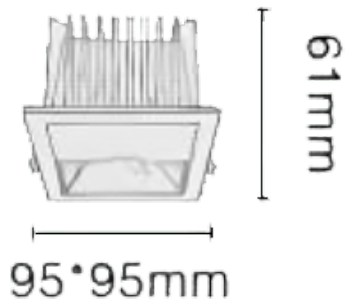

**NEW PERFORM-SF Smart**

Lavov downlight from the family PERFORM-RF with a power of 10W and a beam angle wall washer. Finished in White trim and chromed reflector. Dimensions  $\varnothing 90 \times H62 \text{mm}$ . With a total lumen output of 1000lm and a luminous efficacy of 100lm/W. Made in Die Cast Aluminum. Driver DALI. CCT 3000K. UGR19.

**Dimensions**

Product dimensions (mm) **95\*95\*H61mm**

**Scheme**

Cut out: 80\*80mm

**Photometry**

Item code	<b>86.D127.1359.C1</b>
Product type	<b>Indoor</b>
Category	<b>Downlights</b>
Family	<b>NEW PERFORM</b>
Subfamily	<b>NEW PERFORM-SF Smart</b>
Pictograms	

<b>Product</b>	
Real power (W)	<b>15</b>
Real luminous flux (Lm)	<b>1000</b>
Luminous efficiency (Lm/W)	<b>100</b>
Beam angle (°)	<b>wall washer</b>
Life time (h)	<b>50000 h L80B10</b>
IP	<b>20</b>
Electrical class insulation	<b>Clas II</b>
Colour	<b>White trim and chromed reflector</b>
U. G. R	<b>19</b>
Control gear included	<b>Yes</b>
Control gear	<b>DALI Casambi ready</b>
Flicker Free	<b>Yes</b>
Light source	<b>LED</b>
Type of LED	<b>COB</b>
Colour temperature (K)	<b>3000</b>
Colour consistency (SDCM)	<b>SDCM3</b>
CRI	<b>80</b>