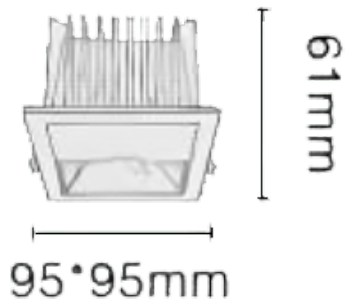

NEW PERFORM-SF

Lavov downlight from the family NEW PERFORM-SF with a power of 15W and a beam angle wall washer. Finished in White trim and chromed reflector. Dimensions 95*95*H61mm. With a total lumen output of 1500lm and a luminous efficacy of 100lm/W. Made in Die Cast Aluminum. Driver ON/OFF. CCT 4000K. UGR19.

Dimensions

Product dimensions (mm) **95*95*H61mm**

Scheme

Cut out: 80*80mm

Photometry

Item code	86.D127.1451.C1
Product type	Indoor
Category	Downlights
Family	NEW PERFORM
Subfamily	NEW PERFORM-SF
Pictograms	

Product	
Real power (W)	15
Real luminous flux (Lm)	1500
Luminous efficiency (Lm/W)	100
Beam angle (°)	wall washer
Life time (h)	50000 h L80B10
IP	20
Electrical class insulation	Clas II
Colour	White trim and chromed reflector
U. G. R	19
Control gear included	Yes
Control gear	ON/OFF
Flicker Free	Yes
Light source	LED
Type of LED	COB
Colour temperature (K)	4000
Colour consistency (SDCM)	SDCM3
CRI	80