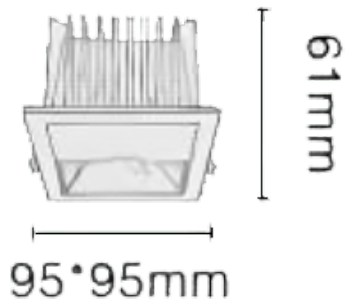

### NEW PERFORM-SF

Lavov downlight from the family NEW PERFORM-SF with a power of 15W and a beam angle wall washer. Finished in White trim and chromed reflector. Dimensions 95\*95\*H61mm. With a total lumen output of 1500lm and a luminous efficacy of 100lm/W. Made in Die Cast Aluminum. Driver ON/OFF. CCT 4000K. UGR19.

#### Dimensions

Product dimensions (mm) **95\*95\*H61mm**

#### Scheme

Cut out: 80\*80mm

|                             |   |
|-----------------------------|---|
| Product                     |   |
| Real power (W)              | <b>15</b>                               |
| Real luminous flux (Lm)     | <b>1500</b>                             |
| Luminous efficiency (Lm/W)  | <b>100</b>                              |
| Beam angle (°)              | <b>wall washer</b>                      |
| Life time (h)               | <b>50000 h L80B10</b>                   |
| IP                          | <b>20</b>                               |
| Electrical class insulation | <b>Clas II</b>                          |
| Colour                      | <b>White trim and chromed reflector</b> |
| U. G. R                     | <b>19</b>                               |
| Control gear included       | <b>Yes</b>                              |
| Control gear                | <b>ON/OFF</b>                           |
| Flicker Free                | <b>Yes</b>                              |
| Light source                | <b>LED</b>                              |
| Type of LED                 | <b>COB</b>                              |
| Colour temperature (K)      | <b>4000</b>                             |
| Colour consistency (SDCM)   | <b>SDCM3</b>                            |
| CRI                         | <b>80</b>                               |