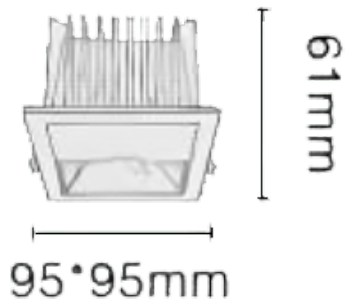

NEW PERFORM-SF

Lavov downlight from the family NEW PERFORM-SF with a power of 15W and a beam angle wall washer. Finished in White trim and chromed reflector. Dimensions 95*95*H61mm. With a total lumen output of 1500lm and a luminous efficacy of 100lm/W. Made in Die Cast Aluminum. Driver ON/OFF. CCT 4000K. UGR19.

Dimensions

Product dimensions (mm) **95*95*H61mm**

Scheme

Cut out: 80*80mm

Photometry

Item code	86.D127.1451.C1
Product type	Indoor
Category	Downlights
Family	NEW PERFORM
Subfamily	NEW PERFORM-SF
Pictograms	

Product	
Real power (W)	15
Real luminous flux (Lm)	1500
Luminous efficiency (Lm/W)	100
Beam angle (º)	wall washer
Life time (h)	50000 h L80B10
IP	20
Electrical class insulation	Clas II
Colour	White trim and chromed reflector
U. G. R	<19
Control gear included	Yes
Control gear	ON/OFF
Flicker Free	Yes
Light source	LED
Type of LED	COB
Colour temperature (K)	4000
Colour consistency (SDCM)	SDCM<3
CRI	80