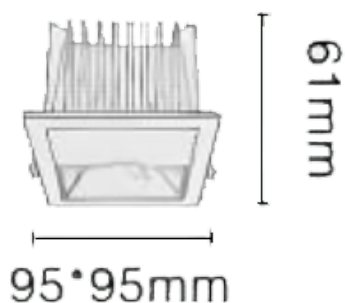

NEW PERFORM-SF

Lavov downlight from the family NEW PERFORM-SF with a power of 15W and a beam angle wall washer. Finished in White trim and chromed reflector. Dimensions 95*95*H61mm. With a total lumen output of 1500lm and a luminous efficacy of 100lm/W. Made in Die Cast Aluminum. Driver DALI. CCT 4000K. UGR19.

Dimensions

Product dimensions (mm) 95*95*H61mm

Scheme

Cut out: 80*80mm

Photometry

Item code	86.D127.1453.C1
Product type	Indoor
Category	Downlights
Family	NEW PERFORM
Subfamily	NEW PERFORM-SF
Pictograms	

Product	
Real power (W)	15
Real luminous flux (Lm)	1500
Luminous efficiency (Lm/W)	100
Beam angle (°)	wall washer
Life time (h)	50000 h L80B10
IP	20
Electrical class insulation	Clas II
Colour	White trim and chromed reflector
U. G. R	19
Control gear included	Yes
Control gear	DALI
Flicker Free	Yes
Light source	LED
Type of LED	COB
Colour temperature (K)	4000
Colour consistency (SDCM)	SDCM3
CRI	80