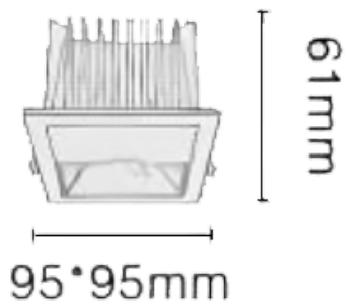

NEW PERFORM-SF

Lavov downlight from the family NEW PERFORM-SF with a power of 15W and a beam angle wall washer. Finished in White trim and chromed reflector. Dimensions 95*95*H61mm. With a total lumen output of 1500lm and a luminous efficacy of 100lm/W. Made in Die Cast Aluminum. Driver DALI. CCT 4000K. UGR19.

Dimensions

Product dimensions (mm) **95*95*H61mm**

Scheme

Cut out: 80*80mm

Photometry

Item code	86.D127.1453.C1
Product type	Indoor
Category	Downlights
Family	NEW PERFORM
Subfamily	NEW PERFORM-SF
Pictograms	

Product	
Real power (W)	15
Real luminous flux (Lm)	1500
Luminous efficiency (Lm/W)	100
Beam angle (º)	wall washer
Life time (h)	50000 h L80B10
IP	20
Electrical class insulation	Clas II
Colour	White trim and chromed reflector
U. G. R	<19
Control gear included	Yes
Control gear	DALI
Flicker Free	Yes
Light source	LED
Type of LED	COB
Colour temperature (K)	4000
Colour consistency (SDCM)	SDCM<3
CRI	80