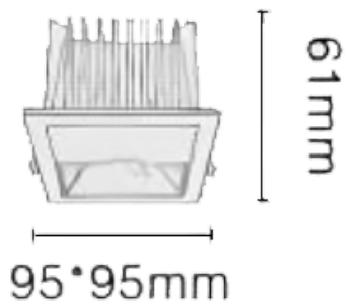

NEW PERFORM-SF Smart

Lavov downlight from the family PERFORM-RF with a power of 10W and a beam angle wall washer. Finished in White trim and chromed reflector. Dimensions $\varnothing 90 \times H62\text{mm}$. With a total lumen output of 1000lm and a luminous efficacy of 100lm/W. Made in Die Cast Aluminum. Driver DALI. CCT 4000K. UGR19.

Dimensions

Product dimensions (mm) **95*95*H61mm**

Scheme

Cut out: 80*80mm

Photometry

Item code	86.D127.1459.C1
Product type	Indoor
Category	Downlights
Family	NEW PERFORM
Subfamily	NEW PERFORM-SF Smart
Pictograms	

Product	
Real power (W)	15
Real luminous flux (Lm)	1000
Luminous efficiency (Lm/W)	100
Beam angle (°)	wall washer
Life time (h)	50000 h L80B10
IP	20
Electrical class insulation	Clas II
Colour	White trim and chromed reflector
U. G. R	19
Control gear included	Yes
Control gear	DALI Casambi ready
Flicker Free	Yes
Light source	LED
Type of LED	COB
Colour temperature (K)	4000
Colour consistency (SDCM)	SDCM3
CRI	80