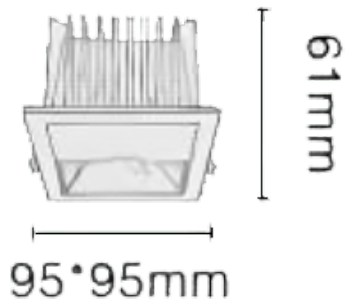

NEW PERFORM-SF Smart

Lavov downlight from the family PERFORM-RF with a power of 10W and a beam angle wall washer. Finished in White trim and chromed reflector. Dimensions $\varnothing 90 \times H62\text{mm}$. With a total lumen output of 1000lm and a luminous efficacy of 100lm/W. Made in Die Cast Aluminum. Driver DALI. CCT 4000K. UGR19.

Dimensions

Product dimensions (mm) **95*95*H61mm**

Scheme

Cut out: 80*80mm

Photometry

Item code	86.D127.1459.C1
Product type	Indoor
Category	Downlights
Family	NEW PERFORM
Subfamily	NEW PERFORM-SF Smart
Pictograms	

Product	
Real power (W)	15
Real luminous flux (Lm)	1000
Luminous efficiency (Lm/W)	100
Beam angle (º)	wall washer
Life time (h)	50000 h L80B10
IP	20
Electrical class insulation	Clas II
Colour	White trim and chromed reflector
U. G. R	<19
Control gear included	Yes
Control gear	DALI Casambi ready
Flicker Free	Yes
Light source	LED
Type of LED	COB
Colour temperature (K)	4000
Colour consistency (SDCM)	SDCM<3
CRI	80