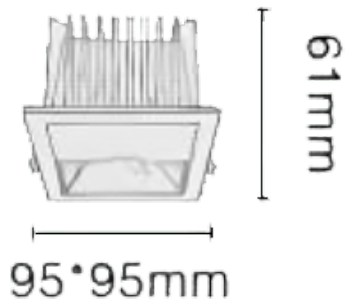

NEW PERFORM-SF

Lavov downlight from the family NEW PERFORM-SF with a power of 25W and a beam angle wall washer. Finished in White trim and chromed reflector. Dimensions $\varnothing 115 \times 115 \times H73$ mm. With a total lumen output of 2500lm and a luminous efficacy of 100lm/W. Made in Die Cast Aluminum. Driver ON/OFF. CCT 3000K. UGR19.

Dimensions

Product dimensions (mm) $\varnothing 115 \times 115 \times H73$ mm

Scheme

Cut out: 80*80mm

Item code	86.D127.2351.C1
Product type	Indoor
Category	Downlights
Family	NEW PERFORM
Subfamily	NEW PERFORM-SF
Pictograms	

Product	
Real power (W)	25
Real luminous flux (Lm)	2500
Luminous efficiency (Lm/W)	100
Beam angle (°)	wall washer
Life time (h)	50000 h L80B10
IP	20
Electrical class insulation	Clas II
Colour	White trim and chromed reflector
U. G. R	19
Control gear included	Yes
Control gear	ON/OFF
Flicker Free	Yes
Light source	LED
Type of LED	COB
Colour temperature (K)	3000
Colour consistency (SDCM)	SDCM3
CRI	80