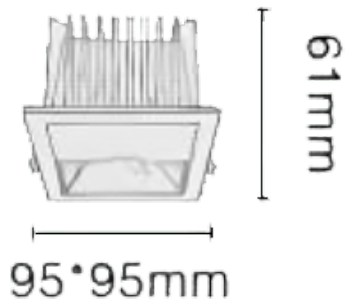

NEW PERFORM-SF

Lavov downlight from the family NEW PERFORM-SF with a power of 25W and a beam angle wall washer. Finished in White trim and chromed reflector. Dimensions $\varnothing 115 \times 115 \times H73$ mm. With a total lumen output of 2500lm and a luminous efficacy of 100lm/W. Made in Die Cast Aluminum. Driver ON/OFF. CCT 3000K. UGR19.

Dimensions

Product dimensions (mm) $\varnothing 115 \times 115 \times H73$ mm

Scheme

Cut out: 80*80mm

Item code	86.D127.2351.C1
Product type	Indoor
Category	Downlights
Family	NEW PERFORM
Subfamily	NEW PERFORM-SF
Pictograms	

Product	
Real power (W)	25
Real luminous flux (Lm)	2500
Luminous efficiency (Lm/W)	100
Beam angle (º)	wall washer
Life time (h)	50000 h L80B10
IP	20
Electrical class insulation	Clas II
Colour	White trim and chromed reflector
U. G. R	<19
Control gear included	Yes
Control gear	ON/OFF
Flicker Free	Yes
Light source	LED
Type of LED	COB
Colour temperature (K)	3000
Colour consistency (SDCM)	SDCM<3
CRI	80