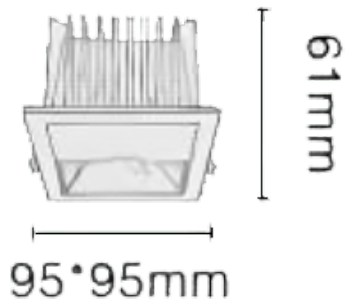

### NEW PERFORM-SF

Lavov downlight from the family NEW PERFORM-SF with a power of 25W and a beam angle wall washer. Finished in White trim and chromed reflector. Dimensions  $\varnothing 115 \times 115 \times H73$ mm. With a total lumen output of 2500lm and a luminous efficacy of 100lm/W. Made in Die Cast Aluminum. Driver DALI. CCT 3000K. UGR19.

#### Dimensions

Product dimensions (mm)  $\varnothing 115 \times 115 \times H73$ mm

#### Scheme

Cut out: 80\*80mm

Item code	86.D127.2353.C1
Product type	Indoor
Category	Downlights
Family	NEW PERFORM
Subfamily	NEW PERFORM-SF
Pictograms	

Product	
Real power (W)	25
Real luminous flux (Lm)	2500
Luminous efficiency (Lm/W)	100
Beam angle (&ordm;)	wall washer
Life time (h)	50000 h L80B10
IP	20
Electrical class insulation	Clas II
Colour	White trim and chromed reflector
U. G. R	<19
Control gear included	Yes
Control gear	DALI
Flicker Free	Yes
Light source	LED
Type of LED	COB
Colour temperature (K)	3000
Colour consistency (SDCM)	SDCM<3
CRI	80