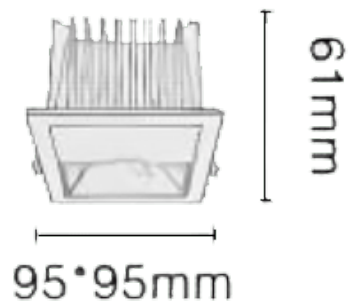

### NEW PERFORM-SF

Lavov downlight from the family NEW PERFORM-SF with a power of 25W and a beam angle wall washer. Finished in White trim and chromed reflector. Dimensions  $\varnothing 115 \times 115 \times H73$ mm. With a total lumen output of 2500lm and a luminous efficacy of 100lm/W. Made in Die Cast Aluminum. Driver DALI. CCT 3000K. UGR19.

#### Dimensions

Product dimensions (mm)  $\varnothing 115 \times 115 \times H73$ mm

#### Scheme

Cut out: 80\*80mm

Item code	86.D127.2353.C1
Product type	Indoor
Category	Downlights
Family	NEW PERFORM
Subfamily	NEW PERFORM-SF
Pictograms	

Product	
Real power (W)	25
Real luminous flux (Lm)	2500
Luminous efficiency (Lm/W)	100
Beam angle (°)	wall washer
Life time (h)	50000 h L80B10
IP	20
Electrical class insulation	Clas II
Colour	White trim and chromed reflector
U. G. R	19
Control gear included	Yes
Control gear	DALI
Flicker Free	Yes
Light source	LED
Type of LED	COB
Colour temperature (K)	3000
Colour consistency (SDCM)	SDCM3
CRI	80