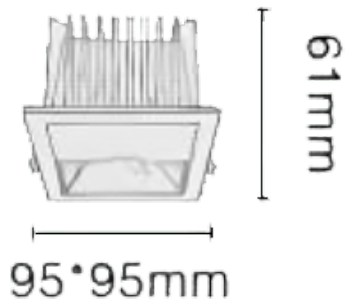

### NEW PERFORM-SF Smart

Lavov downlight from the family PERFORM-RF with a power of 15W and a beam angle wall washer. Finished in White trim and chromed reflector. Dimensions  $\varnothing 115 \times H71$ mm. With a total lumen output of 1500lm and a luminous efficacy of 100lm/W. Made in Die Cast Aluminum. Driver DALI. CCT 3000K. UGR19.

#### Dimensions

Product dimensions (mm)  $\varnothing 115 \times 115 \times H73$ mm

#### Scheme

Cut out: 80\*80mm

Item code	86.D127.2359.C1
Product type	Indoor
Category	Downlights
Family	NEW PERFORM
Subfamily	NEW PERFORM-SF Smart
Pictograms	

Product	
Real power (W)	25
Real luminous flux (Lm)	1500
Luminous efficiency (Lm/W)	100
Beam angle (&ordm;)	wall washer
Life time (h)	50000 h L80B10
IP	20
Electrical class insulation	Clas II
Colour	White trim and chromed reflector
U. G. R	<19
Control gear included	Yes
Control gear	DALI Casambi ready
Flicker Free	Yes
Light source	LED
Type of LED	COB
Colour temperature (K)	3000
Colour consistency (SDCM)	SDCM<3
CRI	80