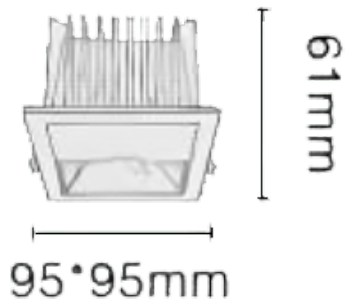

### NEW PERFORM-SF Smart

Lavov downlight from the family PERFORM-RF with a power of 15W and a beam angle wall washer. Finished in White trim and chromed reflector. Dimensions  $\varnothing 115 \times H71$ mm. With a total lumen output of 1500lm and a luminous efficacy of 100lm/W. Made in Die Cast Aluminum. Driver DALI. CCT 3000K. UGR19.

#### Dimensions

Product dimensions (mm)  $\varnothing 115 \times 115 \times H73$ mm

#### Scheme

Cut out: 80\*80mm

Item code	86.D127.2359.C1
Product type	Indoor
Category	Downlights
Family	NEW PERFORM
Subfamily	NEW PERFORM-SF Smart
Pictograms	

Product	
Real power (W)	25
Real luminous flux (Lm)	1500
Luminous efficiency (Lm/W)	100
Beam angle (°)	wall washer
Life time (h)	50000 h L80B10
IP	20
Electrical class insulation	Clas II
Colour	White trim and chromed reflector
U. G. R	19
Control gear included	Yes
Control gear	DALI Casambi ready
Flicker Free	Yes
Light source	LED
Type of LED	COB
Colour temperature (K)	3000
Colour consistency (SDCM)	SDCM3
CRI	80