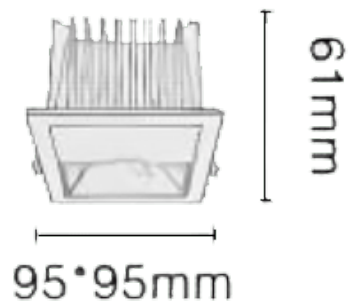

### NEW PERFORM-SF

Lavov downlight from the family NEW PERFORM-SF with a power of 25W and a beam angle wall washer. Finished in White trim and chromed reflector. Dimensions  $\varnothing 115 \times 115 \times H73$ mm. With a total lumen output of 2500lm and a luminous efficacy of 100lm/W. Made in Die Cast Aluminum. Driver ON/OFF. CCT 4000K. UGR19.

#### Dimensions

Product dimensions (mm)  $\varnothing 115 \times 115 \times H73$ mm

#### Scheme

Cut out: 80\*80mm

Item code	86.D127.2451.C1
Product type	Indoor
Category	Downlights
Family	NEW PERFORM
Subfamily	NEW PERFORM-SF
Pictograms	

Product	
Real power (W)	25
Real luminous flux (Lm)	2500
Luminous efficiency (Lm/W)	100
Beam angle (°)	wall washer
Life time (h)	50000 h L80B10
IP	20
Electrical class insulation	Clas II
Colour	White trim and chromed reflector
U. G. R	19
Control gear included	Yes
Control gear	ON/OFF
Flicker Free	Yes
Light source	LED
Type of LED	COB
Colour temperature (K)	4000
Colour consistency (SDCM)	SDCM3
CRI	80