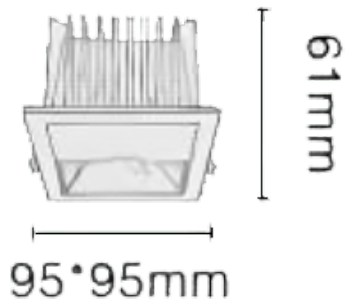

NEW PERFORM-SF

Lavov downlight from the family NEW PERFORM-SF with a power of 25W and a beam angle wall washer. Finished in White trim and chromed reflector. Dimensions $\varnothing 115 \times 115 \times H73$ mm. With a total lumen output of 2500lm and a luminous efficacy of 100lm/W. Made in Die Cast Aluminum. Driver ON/OFF. CCT 4000K. UGR19.

Dimensions

Product dimensions (mm) $\varnothing 115 \times 115 \times H73$ mm

Scheme

Cut out: 80*80mm

Item code	86.D127.2451.C1
Product type	Indoor
Category	Downlights
Family	NEW PERFORM
Subfamily	NEW PERFORM-SF
Pictograms	

Product	
Real power (W)	25
Real luminous flux (Lm)	2500
Luminous efficiency (Lm/W)	100
Beam angle (º)	wall washer
Life time (h)	50000 h L80B10
IP	20
Electrical class insulation	Clas II
Colour	White trim and chromed reflector
U. G. R	<19
Control gear included	Yes
Control gear	ON/OFF
Flicker Free	Yes
Light source	LED
Type of LED	COB
Colour temperature (K)	4000
Colour consistency (SDCM)	SDCM<3
CRI	80