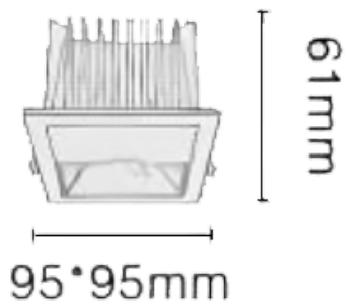

NEW PERFORM-SF

Lavov downlight from the family NEW PERFORM-SF with a power of 25W and a beam angle wall washer. Finished in White trim and chromed reflector. Dimensions $\varnothing 115 \times 115 \times H73$ mm. With a total lumen output of 2500lm and a luminous efficacy of 100lm/W. Made in Die Cast Aluminum. Driver DALI. CCT 4000K. UGR19.

Dimensions

Product dimensions (mm) $\varnothing 115 \times 115 \times H73$ mm

Scheme

Cut out: 80*80mm

Item code	86.D127.2453.C1
Product type	Indoor
Category	Downlights
Family	NEW PERFORM
Subfamily	NEW PERFORM-SF
Pictograms	

Product	
Real power (W)	25
Real luminous flux (Lm)	2500
Luminous efficiency (Lm/W)	100
Beam angle (º)	wall washer
Life time (h)	50000 h L80B10
IP	20
Electrical class insulation	Clas II
Colour	White trim and chromed reflector
U. G. R	<19
Control gear included	Yes
Control gear	DALI
Flicker Free	Yes
Light source	LED
Type of LED	COB
Colour temperature (K)	4000
Colour consistency (SDCM)	SDCM<3
CRI	80