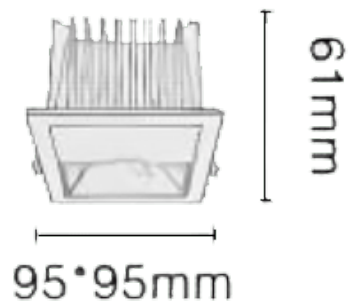

### NEW PERFORM-SF

Lavov downlight from the family NEW PERFORM-SF with a power of 25W and a beam angle wall washer. Finished in White trim and chromed reflector. Dimensions  $\varnothing 115 \times 115 \times H73$ mm. With a total lumen output of 2500lm and a luminous efficacy of 100lm/W. Made in Die Cast Aluminum. Driver DALI. CCT 4000K. UGR19.

#### Dimensions

Product dimensions (mm)  $\varnothing 115 \times 115 \times H73$ mm

#### Scheme

Cut out: 80\*80mm

Item code	86.D127.2453.C1
Product type	Indoor
Category	Downlights
Family	NEW PERFORM
Subfamily	NEW PERFORM-SF
Pictograms	

Product	
Real power (W)	25
Real luminous flux (Lm)	2500
Luminous efficiency (Lm/W)	100
Beam angle (°)	wall washer
Life time (h)	50000 h L80B10
IP	20
Electrical class insulation	Clas II
Colour	White trim and chromed reflector
U. G. R	19
Control gear included	Yes
Control gear	DALI
Flicker Free	Yes
Light source	LED
Type of LED	COB
Colour temperature (K)	4000
Colour consistency (SDCM)	SDCM3
CRI	80