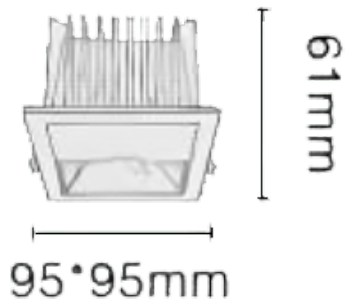

NEW PERFORM-SF Smart

Lavov downlight from the family PERFORM-RF with a power of 15W and a beam angle wall washer. Finished in White trim and chromed reflector. Dimensions $\varnothing 115 \times H71 \text{mm}$. With a total lumen output of 1500lm and a luminous efficacy of 100lm/W. Made in Die Cast Aluminum. Driver DALI. CCT 4000K. UGR19.

Dimensions

Product dimensions (mm) $\varnothing 115 \times 115 \times H73 \text{mm}$

Scheme

Cut out: $80 \times 80 \text{mm}$

Item code	86.D127.2459.C1
Product type	Indoor
Category	Downlights
Family	NEW PERFORM
Subfamily	NEW PERFORM-SF Smart
Pictograms	

Product	
Real power (W)	25
Real luminous flux (Lm)	1500
Luminous efficiency (Lm/W)	100
Beam angle (º)	wall washer
Life time (h)	50000 h L80B10
IP	20
Electrical class insulation	Clas II
Colour	White trim and chromed reflector
U. G. R	<19
Control gear included	Yes
Control gear	DALI Casambi ready
Flicker Free	Yes
Light source	LED
Type of LED	COB
Colour temperature (K)	4000
Colour consistency (SDCM)	SDCM<3
CRI	80