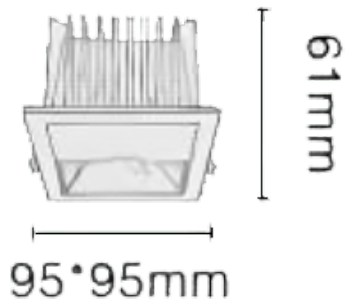

NEW PERFORM-SF Smart

Lavov downlight from the family PERFORM-RF with a power of 15W and a beam angle wall washer. Finished in White trim and chromed reflector. Dimensions $\varnothing 115 \times H71$ mm. With a total lumen output of 1500lm and a luminous efficacy of 100lm/W. Made in Die Cast Aluminum. Driver DALI. CCT 4000K. UGR19.

Dimensions

Product dimensions (mm) $\varnothing 115 \times 115 \times H73$ mm

Scheme

Cut out: 80*80mm

Item code	86.D127.2459.C1
Product type	Indoor
Category	Downlights
Family	NEW PERFORM
Subfamily	NEW PERFORM-SF Smart
Pictograms	

Product	
Real power (W)	25
Real luminous flux (Lm)	1500
Luminous efficiency (Lm/W)	100
Beam angle (°)	wall washer
Life time (h)	50000 h L80B10
IP	20
Electrical class insulation	Clas II
Colour	White trim and chromed reflector
U. G. R	19
Control gear included	Yes
Control gear	DALI Casambi ready
Flicker Free	Yes
Light source	LED
Type of LED	COB
Colour temperature (K)	4000
Colour consistency (SDCM)	SDCM3
CRI	80