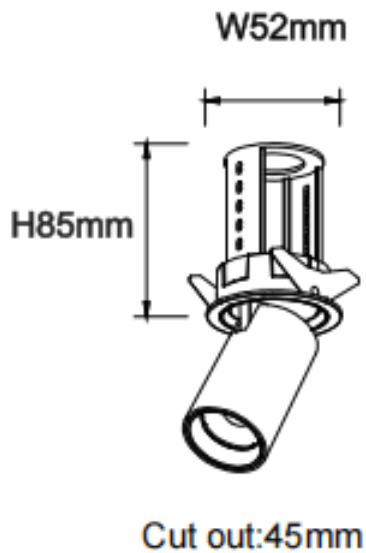

PTT R

Lavov downlight from the family PTT R with a power of 7W and a beam angle of 15°. Finished in White colour. Trim version. With a total lumen output of 700lm and a luminous efficacy of 100lm/W. Made in Die Cast Aluminum. Driver ON/OFF. CCT 3000K.

Dimensions

Product dimensions (mm) **ø52xH85mm**

Scheme

Item code	86.D146.1311.01
Product type	Indoor
Category	Downlights
Family	PTT
Subfamily	PTT R
Pictograms	

Product	
Real power (W)	7
Real luminous flux (Lm)	700
Luminous efficiency (Lm/W)	100
Beam angle (°)	15
Life time (h)	50000 h L80B10
Colour	White
Control gear included	Yes
Control gear	ON/OFF
Flicker Free	Yes
Light source	LED
Type of LED	COB
Colour temperature (K)	3000
Colour consistency (SDCM)	SDCM3
CRI	90