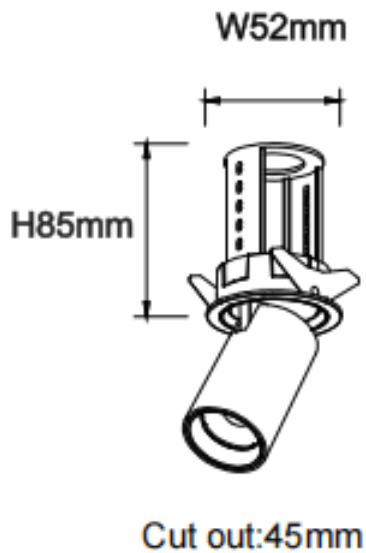

PTT R

Lavov downlight from the family PTT R with a power of 7W and a beam angle of 15°. Finished in Black colour. Trim version. With a total lumen output of 700lm and a luminous efficacy of 100lm/W. Made in Die Cast Aluminum. Driver ON/OFF. CCT 3000K.

Dimensions

Product dimensions (mm) **ø52xH85mm**

Scheme

| | |
|--------------|------------------------|
| Item code | 86.D146.1311.02 |
| Product type | Indoor |
| Category | Downlights |
| Family | PTT |
| Subfamily | PTT R |
| Pictograms | |

| | |
|----------------------------|-----------------------|
| Product | |
| Real power (W) | 7 |
| Real luminous flux (Lm) | 700 |
| Luminous efficiency (Lm/W) | 100 |
| Beam angle (°) | 15 |
| Life time (h) | 50000 h L80B10 |
| Colour | Black |
| Control gear included | Yes |
| Control gear | ON/OFF |
| Flicker Free | Yes |
| Light source | LED |
| Type of LED | COB |
| Colour temperature (K) | 3000 |
| Colour consistency (SDCM) | SDCM3 |
| CRI | 90 |