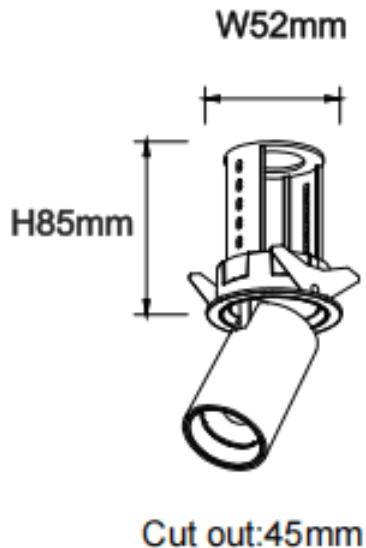

PTT R-Smart

Lavov downlight from the family PTT R-Smart with a power of 7W and a beam angle of 15°. Finished in White colour. Trim version. With a total lumen output of 700lm and a luminous efficacy of 100lm/W. Made in Die Cast Aluminum. Driver Dimmable Casamby ready. CCT 3000K.

Item code	86.D146.1319.01
Product type	Indoor
Category	Downlights
Family	PTT
Subfamily	PTT R-Smart
Pictograms	

Dimensions

Product dimensions (mm) **ø52xH85mm**

Scheme

Product	
Real power (W)	7
Real luminous flux (Lm)	700
Luminous efficiency (Lm/W)	100
Beam angle (°)	15
Life time (h)	50000 h L80B10
Colour	White
Control gear included	Yes
Control gear	Dimmable Casamby ready
Flicker Free	Yes
Light source	LED
Type of LED	COB
Colour temperature (K)	3000
Colour consistency (SDCM)	SDCM3
CRI	90