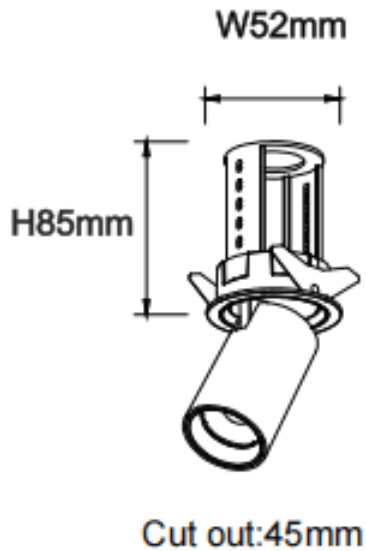

PTT R-Smart

Lavov downlight from the family PTT R-Smart with a power of 7W and a beam angle of 15°. Finished in White colour. Trim version. With a total lumen output of 700lm and a luminous efficacy of 100lm/W. Made in Die Cast Aluminum. Driver Dimmable Casamby ready. CCT 3000K.

Item code	86.D146.1319.01
Product type	Indoor
Category	Downlights
Family	PTT
Subfamily	PTT R-Smart
Pictograms	

Dimensions

Product dimensions (mm) **ø52xH85mm**

Scheme

Product	
Real power (W)	7
Real luminous flux (Lm)	700
Luminous efficiency (Lm/W)	100
Beam angle (&ordm;)	15
Life time (h)	50000 h L80B10
Colour	White
Control gear included	Yes
Control gear	Dimmable Casamby ready
Flicker Free	Yes
Light source	LED
Type of LED	COB
Colour temperature (K)	3000
Colour consistency (SDCM)	SDCM<3
CRI	90