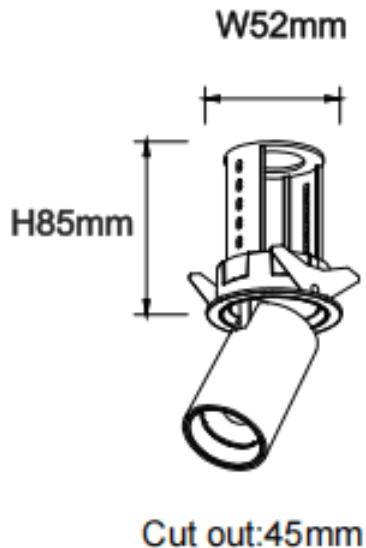

PTT R-Smart

Lavov downlight from the family PTT R-Smart with a power of 7W and a beam angle of 15°. Finished in Black colour. Trim version. With a total lumen output of 700lm and a luminous efficacy of 100lm/W. Made in Die Cast Aluminum. Driver Dimmable Casamby ready. CCT 3000K.

Item code	86.D146.1319.02
Product type	Indoor
Category	Downlights
Family	PTT
Subfamily	PTT R-Smart
Pictograms	

Dimensions

Product dimensions (mm) **ø52xH85mm**

Scheme

Product	
Real power (W)	7
Real luminous flux (Lm)	700
Luminous efficiency (Lm/W)	100
Beam angle (&ordm;)	15
Life time (h)	50000 h L80B10
Colour	Black
Control gear included	Yes
Control gear	Dimmable Casamby ready
Flicker Free	Yes
Light source	LED
Type of LED	COB
Colour temperature (K)	3000
Colour consistency (SDCM)	SDCM<3
CRI	90