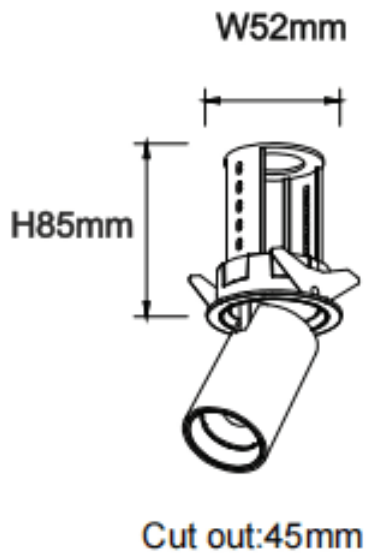

### PTT R

Lavov downlight from the family PTT R with a power of 7W and a beam angle of 24°. Finished in White colour. Trim version. With a total lumen output of 700lm and a luminous efficacy of 100lm/W. Made in Die Cast Aluminum. Driver ON/OFF. CCT 3000K.

### Dimensions

**Product dimensions (mm)** **ø52xH85mm**

### Scheme

|                                   |                       |
|-----------------------------------|-----------------------|
| <b>Product</b>                    |                       |
| <b>Real power (W)</b>             | <b>7</b>              |
| <b>Real luminous flux (Lm)</b>    | <b>700</b>            |
| <b>Luminous efficiency (Lm/W)</b> | <b>100</b>            |
| <b>Beam angle (&amp;ordm;)</b>    | <b>24</b>             |
| <b>Life time (h)</b>              | <b>50000 h L80B10</b> |
| <b>Colour</b>                     | <b>White</b>          |
| <b>Control gear included</b>      | <b>Yes</b>            |
| <b>Control gear</b>               | <b>ON/OFF</b>         |
| <b>Flicker Free</b>               | <b>Yes</b>            |
| <b>Light source</b>               | <b>LED</b>            |
| <b>Type of LED</b>                | <b>COB</b>            |
| <b>Colour temperature (K)</b>     | <b>3000</b>           |
| <b>Colour consistency (SDCM)</b>  | <b>SDCM&lt;3</b>      |
| <b>CRI</b>                        | <b>90</b>             |