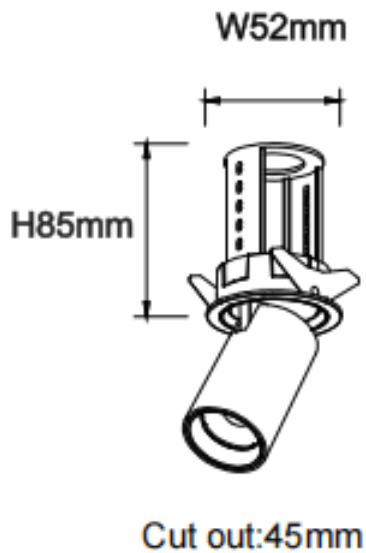

PTT R

Lavov downlight from the family PTT R with a power of 7W and a beam angle of 24°. Finished in Black colour. Trim version. With a total lumen output of 700lm and a luminous efficacy of 100lm/W. Made in Die Cast Aluminum. Driver ON/OFF. CCT 3000K.

Dimensions

Product dimensions (mm) **ø52xH85mm**

Scheme

Photometry

Item code	86.D146.1321.02
Product type	Indoor
Category	Downlights
Family	PTT
Subfamily	PTT R
Pictograms	

Product	
Real power (W)	7
Real luminous flux (Lm)	700
Luminous efficiency (Lm/W)	100
Beam angle (°)	24
Life time (h)	50000 h L80B10
Colour	Black
Control gear included	Yes
Control gear	ON/OFF
Flicker Free	Yes
Light source	LED
Type of LED	COB
Colour temperature (K)	3000
Colour consistency (SDCM)	SDCM3
CRI	90