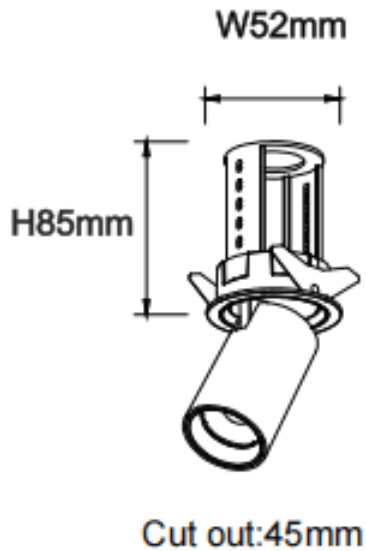

PTT R

Lavov downlight from the family PTT R with a power of 7W and a beam angle of 24°. Finished in White colour. Trim version. With a total lumen output of 700lm and a luminous efficacy of 100lm/W. Made in Die Cast Aluminum. Driver DALI. CCT 3000K.

Item code	86.D146.1323.01
Product type	Indoor
Category	Downlights
Family	PTT
Subfamily	PTT R
Pictograms	

Dimensions

Product dimensions (mm) **ø52xH85mm**

Scheme

Product

Real power (W)	7
Real luminous flux (Lm)	700
Luminous efficiency (Lm/W)	100
Beam angle (°)	24
Life time (h)	50000 h L80B10
Colour	White
Control gear included	Yes
Control gear	DALI
Flicker Free	Yes
Light source	LED
Type of LED	COB
Colour temperature (K)	3000
Colour consistency (SDCM)	SDCM3
CRI	90