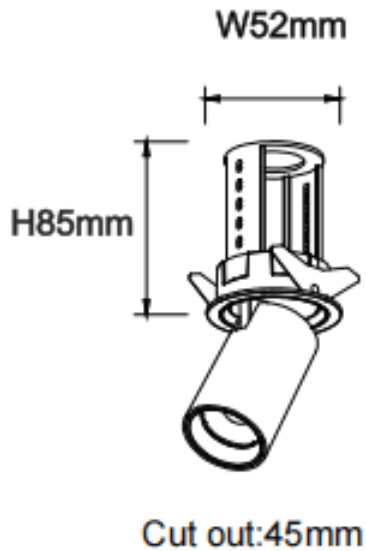

PTT R

Lavov downlight from the family PTT R with a power of 7W and a beam angle of 24°. Finished in White colour. Trim version. With a total lumen output of 700lm and a luminous efficacy of 100lm/W. Made in Die Cast Aluminum. Driver DALI. CCT 3000K.

Item code	86.D146.1323.01
Product type	Indoor
Category	Downlights
Family	PTT
Subfamily	PTT R
Pictograms	

Dimensions

Product dimensions (mm) **ø52xH85mm**

Scheme

Product

Real power (W)	7
Real luminous flux (Lm)	700
Luminous efficiency (Lm/W)	100
Beam angle (º)	24
Life time (h)	50000 h L80B10
Colour	White
Control gear included	Yes
Control gear	DALI
Flicker Free	Yes
Light source	LED
Type of LED	COB
Colour temperature (K)	3000
Colour consistency (SDCM)	SDCM<3
CRI	90