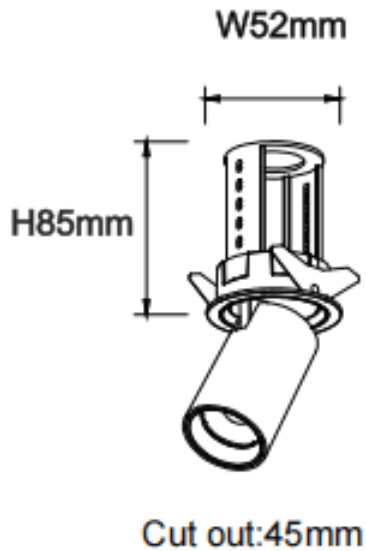

PTT R

Lavov downlight from the family PTT R with a power of 7W and a beam angle of 24°. Finished in Black colour. Trim version. With a total lumen output of 700lm and a luminous efficacy of 100lm/W. Made in Die Cast Aluminum. Driver DALI. CCT 3000K.

Item code	86.D146.1323.02
Product type	Indoor
Category	Downlights
Family	PTT
Subfamily	PTT R
Pictograms	

Dimensions

Product dimensions (mm) **ø52xH85mm**

Scheme

Product

Real power (W)	7
Real luminous flux (Lm)	700
Luminous efficiency (Lm/W)	100
Beam angle (&ordm;)	24
Life time (h)	50000 h L80B10
Colour	Black
Control gear included	Yes
Control gear	DALI
Flicker Free	Yes
Light source	LED
Type of LED	COB
Colour temperature (K)	3000
Colour consistency (SDCM)	SDCM<3
CRI	90