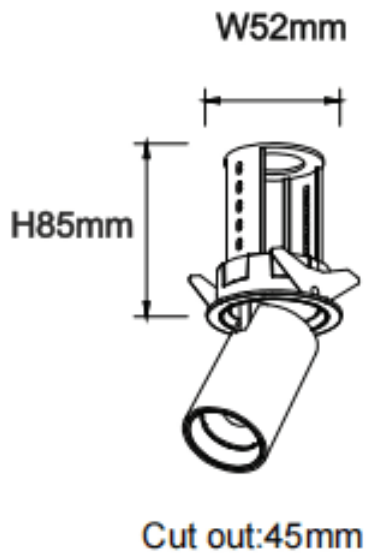

PTT R

Lavov downlight from the family PTT R with a power of 7W and a beam angle of 36°. Finished in White colour. Trim version. With a total lumen output of 700lm and a luminous efficacy of 100lm/W. Made in Die Cast Aluminum. Driver ON/OFF. CCT 3000K.

Item code	86.D146.1331.01
Product type	Indoor
Category	Downlights
Family	PTT
Subfamily	PTT R
Pictograms	

Dimensions

Product dimensions (mm) **ø52xH85mm**

Scheme

Product	
Real power (W)	7
Real luminous flux (Lm)	700
Luminous efficiency (Lm/W)	100
Beam angle (°)	36
Life time (h)	50000 h L80B10
Colour	White
Control gear included	Yes
Control gear	ON/OFF
Flicker Free	Yes
Light source	LED
Type of LED	COB
Colour temperature (K)	3000
Colour consistency (SDCM)	SDCM3
CRI	90