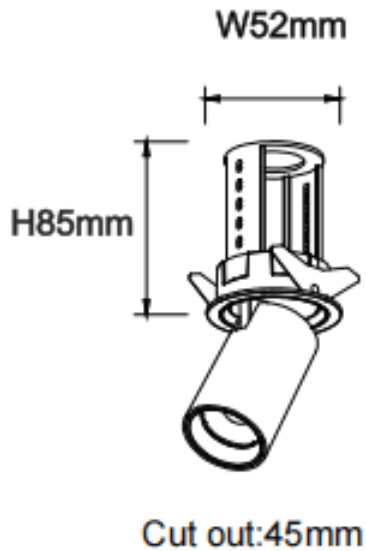

PTT R

Lavov downlight from the family PTT R with a power of 7W and a beam angle of 36°. Finished in Black colour. Trim version. With a total lumen output of 700lm and a luminous efficacy of 100lm/W. Made in Die Cast Aluminum. Driver ON/OFF. CCT 3000K.

Item code	86.D146.1331.02
Product type	Indoor
Category	Downlights
Family	PTT
Subfamily	PTT R
Pictograms	

Dimensions

Product dimensions (mm) **ø52xH85mm**

Scheme

Product	
Real power (W)	7
Real luminous flux (Lm)	700
Luminous efficiency (Lm/W)	100
Beam angle (º)	36
Life time (h)	50000 h L80B10
Colour	Black
Control gear included	Yes
Control gear	ON/OFF
Flicker Free	Yes
Light source	LED
Type of LED	COB
Colour temperature (K)	3000
Colour consistency (SDCM)	SDCM<3
CRI	90