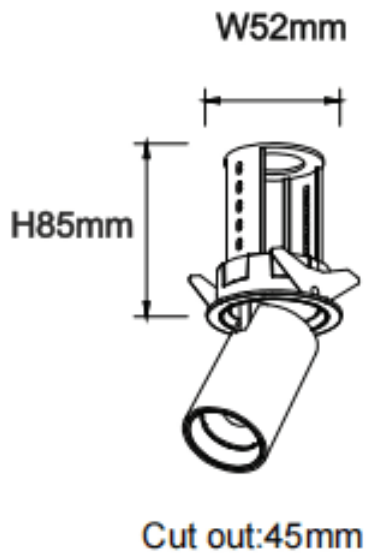

### PTT R

Lavov downlight from the family PTT R with a power of 7W and a beam angle of 36°. Finished in White colour. Trim version. With a total lumen output of 700lm and a luminous efficacy of 100lm/W. Made in Die Cast Aluminum. Driver DALI. CCT 3000K.

### Dimensions

Product dimensions (mm) **ø52xH85mm**

### Scheme

Product	
Real power (W)	7
Real luminous flux (Lm)	700
Luminous efficiency (Lm/W)	100
Beam angle (°)	36
Life time (h)	50000 h L80B10
Colour	White
Control gear included	Yes
Control gear	DALI
Flicker Free	Yes
Light source	LED
Type of LED	COB
Colour temperature (K)	3000
Colour consistency (SDCM)	SDCM3
CRI	90