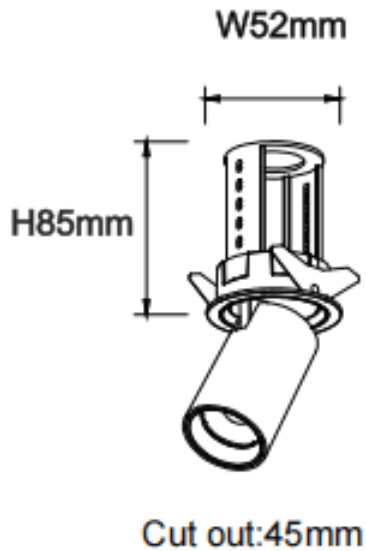

PTT R-Smart

Lavov downlight from the family PTT R-Smart with a power of 7W and a beam angle of 36°. Finished in White colour. Trim version. With a total lumen output of 700lm and a luminous efficacy of 100lm/W. Made in Die Cast Aluminum. Driver Dimmable Casamby ready. CCT 3000K.

Item code	86.D146.1339.01
Product type	Indoor
Category	Downlights
Family	PTT
Subfamily	PTT R-Smart
Pictograms	

Dimensions

Product dimensions (mm) **ø52xH85mm**

Scheme

Product	
Real power (W)	7
Real luminous flux (Lm)	700
Luminous efficiency (Lm/W)	100
Beam angle (°)	36
Life time (h)	50000 h L80B10
Colour	White
Control gear included	Yes
Control gear	Dimmable Casamby ready
Flicker Free	Yes
Light source	LED
Type of LED	COB
Colour temperature (K)	3000
Colour consistency (SDCM)	SDCM3
CRI	90