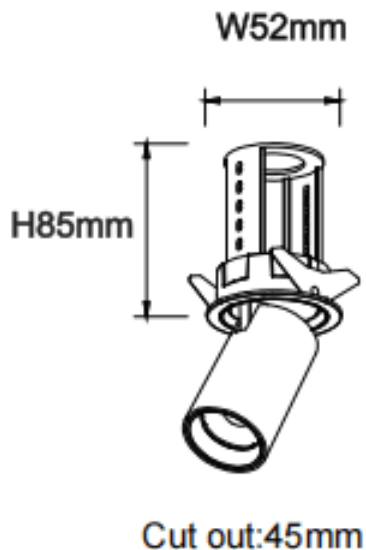

PTT R-Smart

Lavov downlight from the family PTT R-Smart with a power of 7W and a beam angle of 36°. Finished in White colour. Trim version. With a total lumen output of 700lm and a luminous efficacy of 100lm/W. Made in Die Cast Aluminum. Driver Dimmable Casamby ready. CCT 3000K.

Item code	86.D146.1339.01
Product type	Indoor
Category	Downlights
Family	PTT
Subfamily	PTT R-Smart
Pictograms	

Dimensions

Product dimensions (mm) **ø52xH85mm**

Scheme

Product	
Real power (W)	7
Real luminous flux (Lm)	700
Luminous efficiency (Lm/W)	100
Beam angle (°)	36
Life time (h)	50000 h L80B10
Colour	White
Control gear included	Yes
Control gear	Dimmable Casamby ready
Flicker Free	Yes
Light source	LED
Type of LED	COB
Colour temperature (K)	3000
Colour consistency (SDCM)	SDCM<3
CRI	90