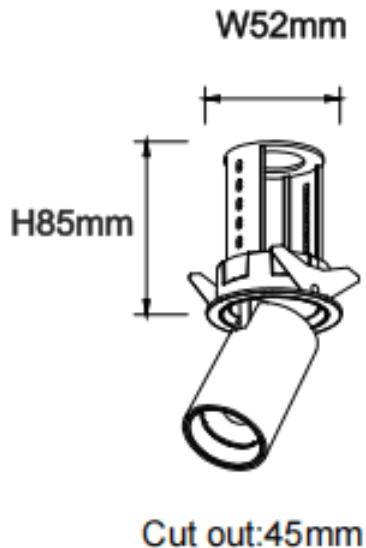

PTT R-Smart

Lavov downlight from the family PTT R-Smart with a power of 7W and a beam angle of 36°. Finished in Black colour. Trim version. With a total lumen output of 700lm and a luminous efficacy of 100lm/W. Made in Die Cast Aluminum. Driver Dimmable Casamby ready. CCT 3000K.

Item code	86.D146.1339.02
Product type	Indoor
Category	Downlights
Family	PTT
Subfamily	PTT R-Smart
Pictograms	

Dimensions

Product dimensions (mm) **ø52xH85mm**

Scheme

Product	
Real power (W)	7
Real luminous flux (Lm)	700
Luminous efficiency (Lm/W)	100
Beam angle (&ordm;)	36
Life time (h)	50000 h L80B10
Colour	Black
Control gear included	Yes
Control gear	Dimmable Casamby ready
Flicker Free	Yes
Light source	LED
Type of LED	COB
Colour temperature (K)	3000
Colour consistency (SDCM)	SDCM<3
CRI	90