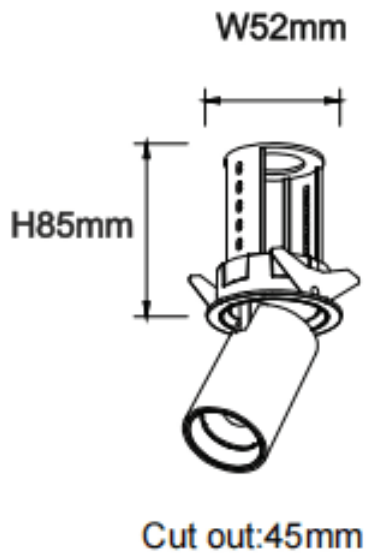

PTT R

Lavov downlight from the family PTT R with a power of 7W and a beam angle of 55°. Finished in Black colour. Trim version. With a total lumen output of 700lm and a luminous efficacy of 100lm/W. Made in Die Cast Aluminum. Driver ON/OFF. CCT 3000K.

Item code	86.D146.1341.02
Product type	Indoor
Category	Downlights
Family	PTT
Subfamily	PTT R
Pictograms	

Dimensions

Product dimensions (mm) **ø52xH85mm**

Scheme

Product

Real power (W)	7
Real luminous flux (Lm)	700
Luminous efficiency (Lm/W)	100
Beam angle (°)	55
Life time (h)	50000 h L80B10
Colour	Black
Control gear included	Yes
Control gear	ON/OFF
Flicker Free	Yes
Light source	LED
Type of LED	COB
Colour temperature (K)	3000
Colour consistency (SDCM)	SDCM3
CRI	90