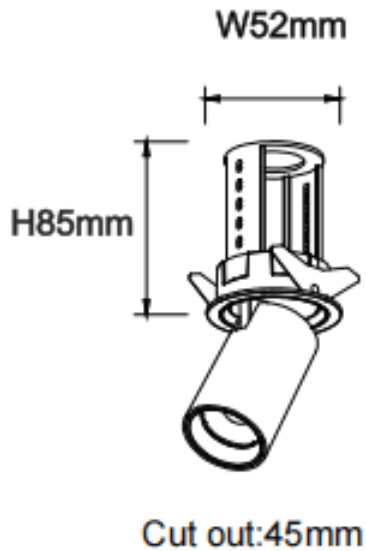

PTT R

Lavov downlight from the family PTT R with a power of 7W and a beam angle of 55°. Finished in White colour. Trim version. With a total lumen output of 700lm and a luminous efficacy of 100lm/W. Made in Die Cast Aluminum. Driver DALI. CCT 3000K.

Item code	86.D146.1343.01
Product type	Indoor
Category	Downlights
Family	PTT
Subfamily	PTT R
Pictograms	

Dimensions

Product dimensions (mm) **ø52xH85mm**

Scheme

Product	
Real power (W)	7
Real luminous flux (Lm)	700
Luminous efficiency (Lm/W)	100
Beam angle (º)	55
Life time (h)	50000 h L80B10
Colour	White
Control gear included	Yes
Control gear	DALI
Flicker Free	Yes
Light source	LED
Type of LED	COB
Colour temperature (K)	3000
Colour consistency (SDCM)	SDCM<3
CRI	90