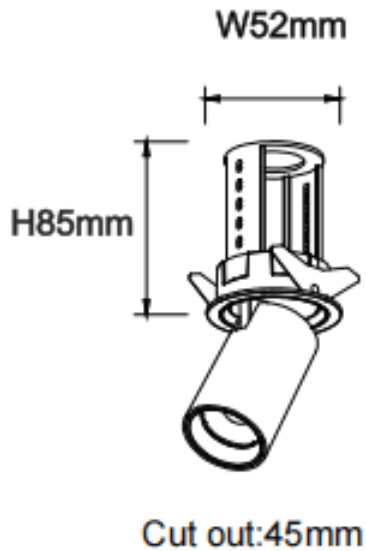

### PTT R-Smart

Lavov downlight from the family PTT R-Smart with a power of 7W and a beam angle of 55°. Finished in White colour. Trim version. With a total lumen output of 700lm and a luminous efficacy of 100lm/W. Made in Die Cast Aluminum. Driver Dimmable Casamby ready. CCT 3000K.

### Dimensions

**Product dimensions (mm)** **ø52xH85mm**

### Scheme

<b>Product</b>	
<b>Real power (W)</b>	<b>7</b>
<b>Real luminous flux (Lm)</b>	<b>700</b>
<b>Luminous efficiency (Lm/W)</b>	<b>100</b>
<b>Beam angle (&amp;ordm;)</b>	<b>55</b>
<b>Life time (h)</b>	<b>50000 h L80B10</b>
<b>Colour</b>	<b>White</b>
<b>Control gear included</b>	<b>Yes</b>
<b>Control gear</b>	<b>Dimmable Casamby ready</b>
<b>Flicker Free</b>	<b>Yes</b>
<b>Light source</b>	<b>LED</b>
<b>Type of LED</b>	<b>COB</b>
<b>Colour temperature (K)</b>	<b>3000</b>
<b>Colour consistency (SDCM)</b>	<b>SDCM&lt;3</b>
<b>CRI</b>	<b>90</b>