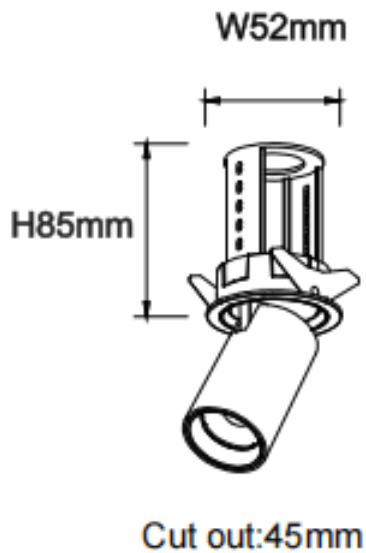

PTT R-Smart

Lavov downlight from the family PTT R-Smart with a power of 7W and a beam angle of 55°. Finished in Black colour. Trim version. With a total lumen output of 700lm and a luminous efficacy of 100lm/W. Made in Die Cast Aluminum. Driver Dimmable Casamby ready. CCT 3000K.

Dimensions

Product dimensions (mm) **ø52xH85mm**

Scheme

Item code	86.D146.1349.02
Product type	Indoor
Category	Downlights
Family	PTT
Subfamily	PTT R-Smart
Pictograms	

Product	
Real power (W)	7
Real luminous flux (Lm)	700
Luminous efficiency (Lm/W)	100
Beam angle (°)	55
Life time (h)	50000 h L80B10
Colour	Black
Control gear included	Yes
Control gear	Dimmable Casamby ready
Flicker Free	Yes
Light source	LED
Type of LED	COB
Colour temperature (K)	3000
Colour consistency (SDCM)	SDCM3
CRI	90