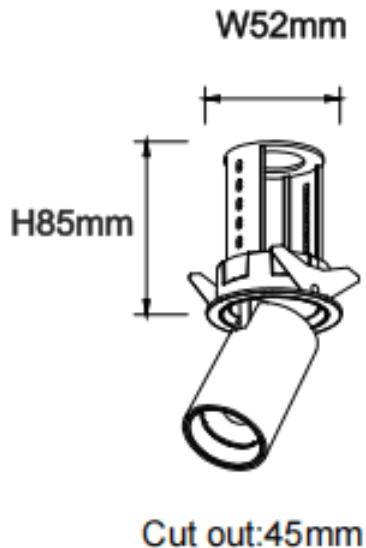

PTT R-Smart

Lavov downlight from the family PTT R-Smart with a power of 7W and a beam angle of 55°. Finished in Black colour. Trim version. With a total lumen output of 700lm and a luminous efficacy of 100lm/W. Made in Die Cast Aluminum. Driver Dimmable Casamby ready. CCT 3000K.

Item code	86.D146.1349.02
Product type	Indoor
Category	Downlights
Family	PTT
Subfamily	PTT R-Smart
Pictograms	

Dimensions

Product dimensions (mm) **ø52xH85mm**

Scheme

Product	
Real power (W)	7
Real luminous flux (Lm)	700
Luminous efficiency (Lm/W)	100
Beam angle (&ordm;)	55
Life time (h)	50000 h L80B10
Colour	Black
Control gear included	Yes
Control gear	Dimmable Casamby ready
Flicker Free	Yes
Light source	LED
Type of LED	COB
Colour temperature (K)	3000
Colour consistency (SDCM)	SDCM<3
CRI	90