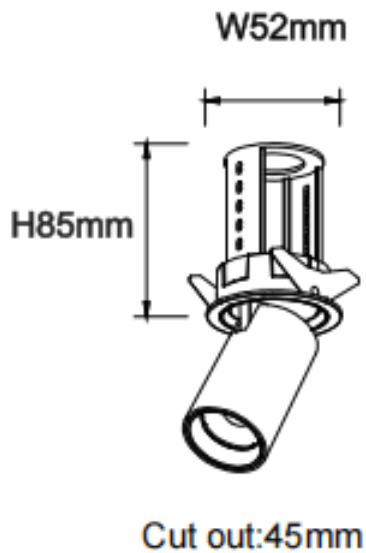

PTT R

Lavov downlight from the family PTT R with a power of 7W and a beam angle of 15°. Finished in White colour. Trim version. With a total lumen output of 700lm and a luminous efficacy of 100lm/W. Made in Die Cast Aluminum. Driver ON/OFF. CCT 4000K.

Dimensions

Product dimensions (mm) **ø52xH85mm**

Scheme

Item code	86.D146.1411.01
Product type	Indoor
Category	Downlights
Family	PTT
Subfamily	PTT R
Pictograms	

Product	
Real power (W)	7
Real luminous flux (Lm)	700
Luminous efficiency (Lm/W)	100
Beam angle (°)	15
Life time (h)	50000 h L80B10
Colour	White
Control gear included	Yes
Control gear	ON/OFF
Flicker Free	Yes
Light source	LED
Type of LED	COB
Colour temperature (K)	4000
Colour consistency (SDCM)	SDCM3
CRI	90