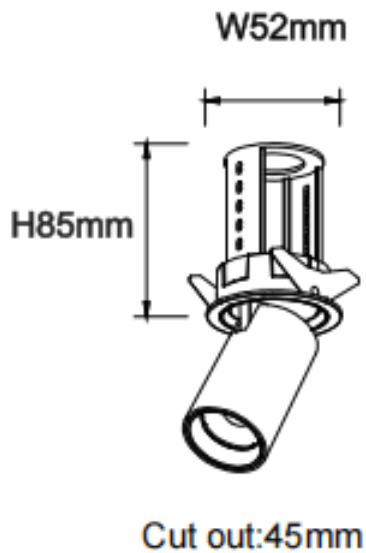

PTT R

Lavov downlight from the family PTT R with a power of 7W and a beam angle of 15°. Finished in Black colour. Trim version. With a total lumen output of 700lm and a luminous efficacy of 100lm/W. Made in Die Cast Aluminum. Driver ON/OFF. CCT 4000K.

Dimensions

Product dimensions (mm) **ø52xH85mm**

Scheme

Item code	86.D146.1411.02
Product type	Indoor
Category	Downlights
Family	PTT
Subfamily	PTT R
Pictograms	

Product	
Real power (W)	7
Real luminous flux (Lm)	700
Luminous efficiency (Lm/W)	100
Beam angle (°)	15
Life time (h)	50000 h L80B10
Colour	Black
Control gear included	Yes
Control gear	ON/OFF
Flicker Free	Yes
Light source	LED
Type of LED	COB
Colour temperature (K)	4000
Colour consistency (SDCM)	SDCM3
CRI	90