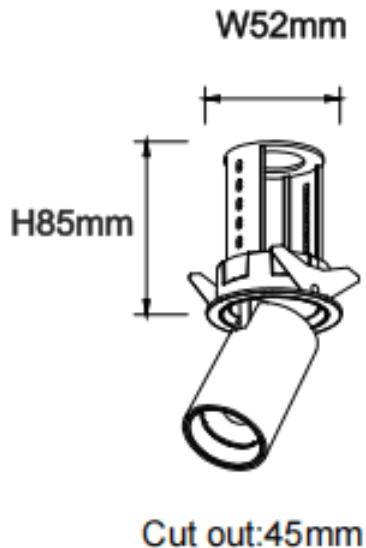

PTT R-Smart

Lavov downlight from the family PTT R-Smart with a power of 7W and a beam angle of 15°. Finished in Black colour. Trim version. With a total lumen output of 700lm and a luminous efficacy of 100lm/W. Made in Die Cast Aluminum. Driver Dimmable Casamby ready. CCT 4000K.

Item code	86.D146.1419.02
Product type	Indoor
Category	Downlights
Family	PTT
Subfamily	PTT R-Smart
Pictograms	

Dimensions

Product dimensions (mm) **ø52xH85mm**

Scheme

Product	
Real power (W)	7
Real luminous flux (Lm)	700
Luminous efficiency (Lm/W)	100
Beam angle (&ordm;)	15
Life time (h)	50000 h L80B10
Colour	Black
Control gear included	Yes
Control gear	Dimmable Casamby ready
Flicker Free	Yes
Light source	LED
Type of LED	COB
Colour temperature (K)	4000
Colour consistency (SDCM)	SDCM<3
CRI	90