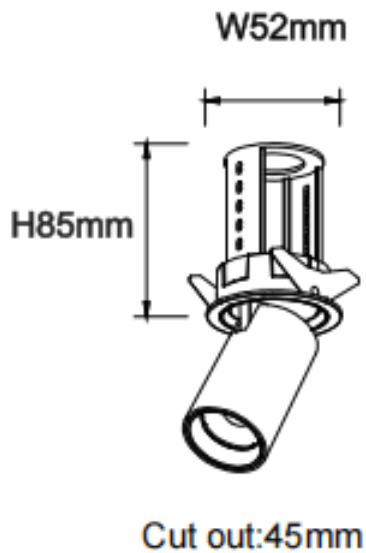

PTT R

Lavov downlight from the family PTT R with a power of 7W and a beam angle of 24°. Finished in White colour. Trim version. With a total lumen output of 700lm and a luminous efficacy of 100lm/W. Made in Die Cast Aluminum. Driver ON/OFF. CCT 4000K.

Dimensions

Product dimensions (mm) **ø52xH85mm**

Scheme

Photometry

Item code	86.D146.1421.01
Product type	Indoor
Category	Downlights
Family	PTT
Subfamily	PTT R
Pictograms	

Product	
Real power (W)	7
Real luminous flux (Lm)	700
Luminous efficiency (Lm/W)	100
Beam angle (º)	24
Life time (h)	50000 h L80B10
Colour	White
Control gear included	Yes
Control gear	ON/OFF
Flicker Free	Yes
Light source	LED
Type of LED	COB
Colour temperature (K)	4000
Colour consistency (SDCM)	SDCM<3
CRI	90