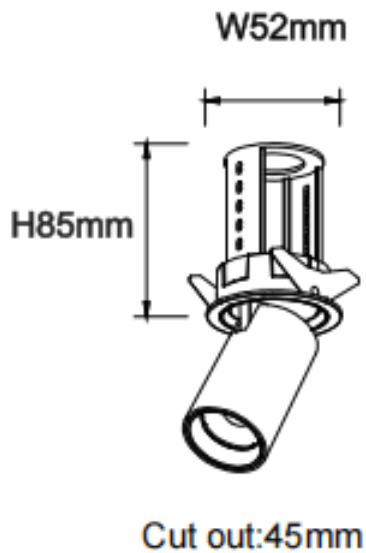

PTT R

Lavov downlight from the family PTT R with a power of 7W and a beam angle of 24°. Finished in White colour. Trim version. With a total lumen output of 700lm and a luminous efficacy of 100lm/W. Made in Die Cast Aluminum. Driver DALI. CCT 4000K.

Dimensions

Product dimensions (mm) **ø52xH85mm**

Scheme

Photometry

Item code	86.D146.1423.01
Product type	Indoor
Category	Downlights
Family	PTT
Subfamily	PTT R
Pictograms	

Product

Real power (W)	7
Real luminous flux (Lm)	700
Luminous efficiency (Lm/W)	100
Beam angle (º)	24
Life time (h)	50000 h L80B10
Colour	White
Control gear included	Yes
Control gear	DALI
Flicker Free	Yes
Light source	LED
Type of LED	COB
Colour temperature (K)	4000
Colour consistency (SDCM)	SDCM<3
CRI	90