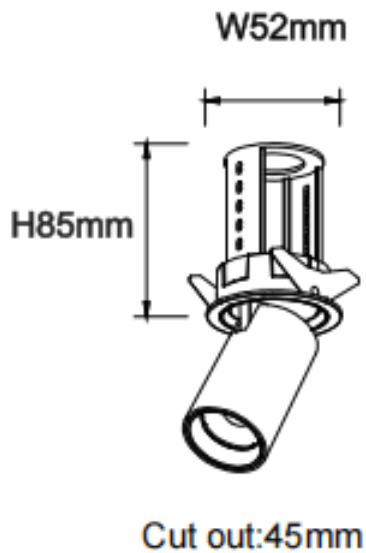

PTT R

Lavov downlight from the family PTT R with a power of 7W and a beam angle of 24°. Finished in White colour. Trim version. With a total lumen output of 700lm and a luminous efficacy of 100lm/W. Made in Die Cast Aluminum. Driver DALI. CCT 4000K.

Dimensions

Product dimensions (mm) **ø52xH85mm**

Scheme

Photometry

Item code	86.D146.1423.01
Product type	Indoor
Category	Downlights
Family	PTT
Subfamily	PTT R
Pictograms	

Product	
Real power (W)	7
Real luminous flux (Lm)	700
Luminous efficiency (Lm/W)	100
Beam angle (°)	24
Life time (h)	50000 h L80B10
Colour	White
Control gear included	Yes
Control gear	DALI
Flicker Free	Yes
Light source	LED
Type of LED	COB
Colour temperature (K)	4000
Colour consistency (SDCM)	SDCM3
CRI	90