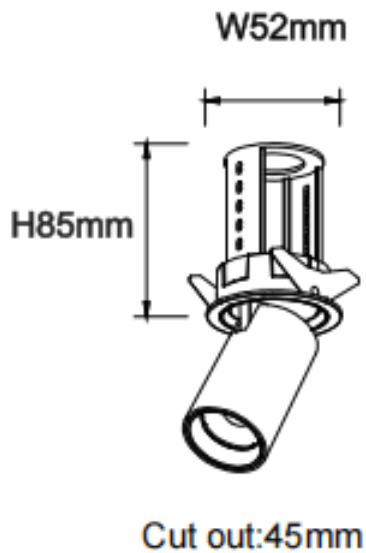

### PTT R

Lavov downlight from the family PTT R with a power of 7W and a beam angle of 24°. Finished in Black colour. Trim version. With a total lumen output of 700lm and a luminous efficacy of 100lm/W. Made in Die Cast Aluminum. Driver DALI. CCT 4000K.

### Dimensions

Product dimensions (mm) **ø52xH85mm**

### Photometry

Item code	86.D146.1423.02
Product type	Indoor
Category	Downlights
Family	PTT
Subfamily	PTT R
Pictograms	

<b>Product</b>	
Real power (W)	7
Real luminous flux (Lm)	700
Luminous efficiency (Lm/W)	100
Beam angle (&ordm;)	24
Life time (h)	50000 h L80B10
Colour	Black
Control gear included	Yes
Control gear	DALI
Flicker Free	Yes
Light source	LED
Type of LED	COB
Colour temperature (K)	4000
Colour consistency (SDCM)	SDCM<3
CRI	90