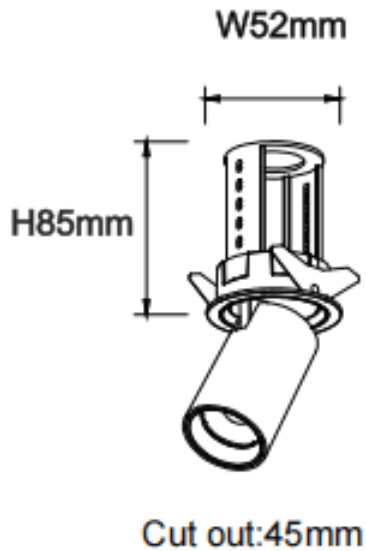

PTT R-Smart

Lavov downlight from the family PTT R-Smart with a power of 7W and a beam angle of 24°. Finished in Black colour. Trim version. With a total lumen output of 700lm and a luminous efficacy of 100lm/W. Made in Die Cast Aluminum. Driver Dimmable Casamby ready. CCT 4000K.

Item code	86.D146.1429.02
Product type	Indoor
Category	Downlights
Family	PTT
Subfamily	PTT R-Smart
Pictograms	

Dimensions

Product dimensions (mm) **ø52xH85mm**

Scheme

Product	
Real power (W)	7
Real luminous flux (Lm)	700
Luminous efficiency (Lm/W)	100
Beam angle (&ordm;)	24
Life time (h)	50000 h L80B10
Colour	Black
Control gear included	Yes
Control gear	Dimmable Casamby ready
Flicker Free	Yes
Light source	LED
Type of LED	COB
Colour temperature (K)	4000
Colour consistency (SDCM)	SDCM<3
CRI	90