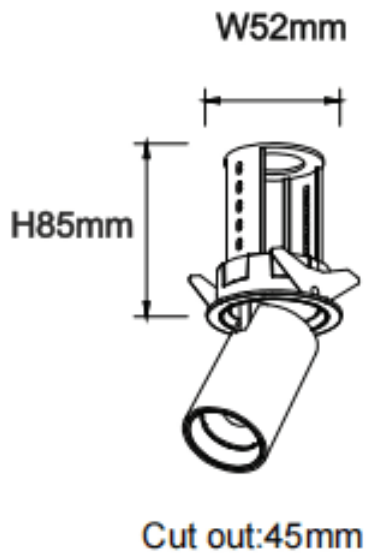

### PTT R

Lavov downlight from the family PTT R with a power of 7W and a beam angle of 36°. Finished in White colour. Trim version. With a total lumen output of 700lm and a luminous efficacy of 100lm/W. Made in Die Cast Aluminum. Driver DALI. CCT 4000K.

### Dimensions

Product dimensions (mm) **ø52xH85mm**

### Scheme

Product	
Real power (W)	7
Real luminous flux (Lm)	700
Luminous efficiency (Lm/W)	100
Beam angle (°)	36
Life time (h)	50000 h L80B10
Colour	White
Control gear included	Yes
Control gear	DALI
Flicker Free	Yes
Light source	LED
Type of LED	COB
Colour temperature (K)	4000
Colour consistency (SDCM)	SDCM3
CRI	90