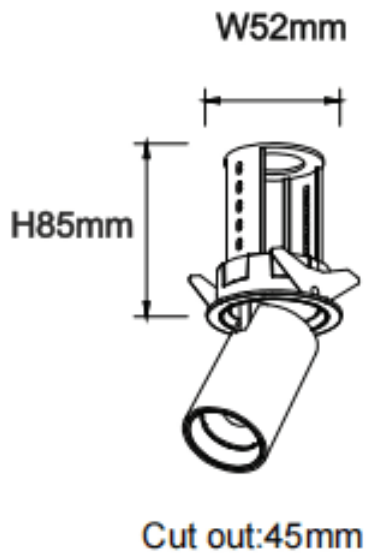

### PTT R

Lavov downlight from the family PTT R with a power of 7W and a beam angle of 36°. Finished in White colour. Trim version. With a total lumen output of 700lm and a luminous efficacy of 100lm/W. Made in Die Cast Aluminum. Driver DALI. CCT 4000K.

### Dimensions

Product dimensions (mm) **ø52xH85mm**

### Product

Real power (W)	7
Real luminous flux (Lm)	700
Luminous efficiency (Lm/W)	100
Beam angle (&ordm;)	36
Life time (h)	50000 h L80B10
Colour	White
Control gear included	Yes
Control gear	DALI
Flicker Free	Yes
Light source	LED
Type of LED	COB
Colour temperature (K)	4000
Colour consistency (SDCM)	SDCM<3
CRI	90