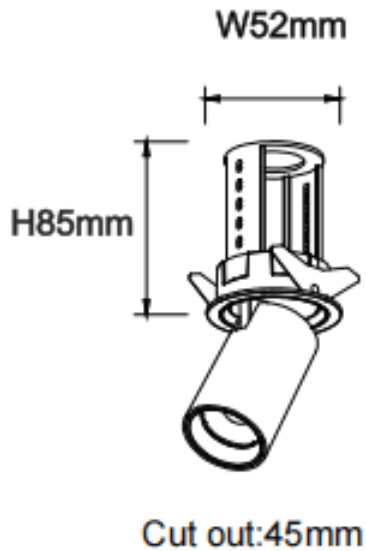

PTT R-Smart

Lavov downlight from the family PTT R-Smart with a power of 7W and a beam angle of 36°. Finished in White colour. Trim version. With a total lumen output of 700lm and a luminous efficacy of 100lm/W. Made in Die Cast Aluminum. Driver Dimmable Casamby ready. CCT 4000K.

Item code	86.D146.1439.01
Product type	Indoor
Category	Downlights
Family	PTT
Subfamily	PTT R-Smart
Pictograms	

Dimensions

Product dimensions (mm) **ø52xH85mm**

Scheme

Product	
Real power (W)	7
Real luminous flux (Lm)	700
Luminous efficiency (Lm/W)	100
Beam angle (°)	36
Life time (h)	50000 h L80B10
Colour	White
Control gear included	Yes
Control gear	Dimmable Casamby ready
Flicker Free	Yes
Light source	LED
Type of LED	COB
Colour temperature (K)	4000
Colour consistency (SDCM)	SDCM3
CRI	90