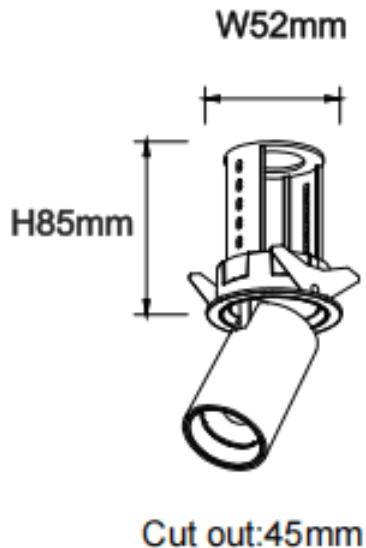

PTT R-Smart

Lavov downlight from the family PTT R-Smart with a power of 7W and a beam angle of 36°. Finished in White colour. Trim version. With a total lumen output of 700lm and a luminous efficacy of 100lm/W. Made in Die Cast Aluminum. Driver Dimmable Casamby ready. CCT 4000K.

Item code	86.D146.1439.01
Product type	Indoor
Category	Downlights
Family	PTT
Subfamily	PTT R-Smart
Pictograms	

Dimensions

Product dimensions (mm) **ø52xH85mm**

Scheme

Product	
Real power (W)	7
Real luminous flux (Lm)	700
Luminous efficiency (Lm/W)	100
Beam angle (&ordm;)	36
Life time (h)	50000 h L80B10
Colour	White
Control gear included	Yes
Control gear	Dimmable Casamby ready
Flicker Free	Yes
Light source	LED
Type of LED	COB
Colour temperature (K)	4000
Colour consistency (SDCM)	SDCM<3
CRI	90