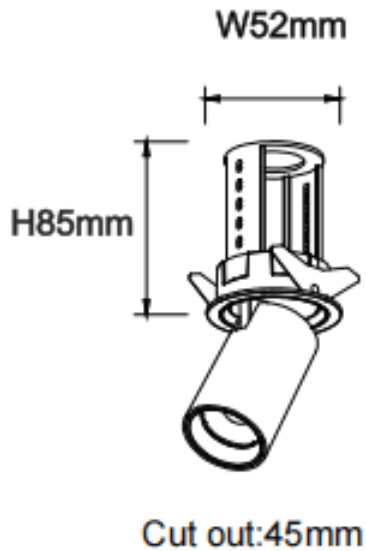

PTT R-Smart

Lavov downlight from the family PTT R-Smart with a power of 7W and a beam angle of 36°. Finished in Black colour. Trim version. With a total lumen output of 700lm and a luminous efficacy of 100lm/W. Made in Die Cast Aluminum. Driver Dimmable Casamby ready. CCT 4000K.

Item code	86.D146.1439.02
Product type	Indoor
Category	Downlights
Family	PTT
Subfamily	PTT R-Smart
Pictograms	

Dimensions

Product dimensions (mm) **ø52xH85mm**

Scheme

Product	
Real power (W)	7
Real luminous flux (Lm)	700
Luminous efficiency (Lm/W)	100
Beam angle (°)	36
Life time (h)	50000 h L80B10
Colour	Black
Control gear included	Yes
Control gear	Dimmable Casamby ready
Flicker Free	Yes
Light source	LED
Type of LED	COB
Colour temperature (K)	4000
Colour consistency (SDCM)	SDCM3
CRI	90