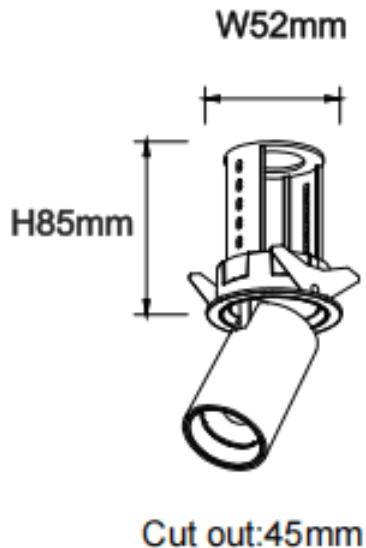

PTT R-Smart

Lavov downlight from the family PTT R-Smart with a power of 7W and a beam angle of 36°. Finished in Black colour. Trim version. With a total lumen output of 700lm and a luminous efficacy of 100lm/W. Made in Die Cast Aluminum. Driver Dimmable Casamby ready. CCT 4000K.

Item code	86.D146.1439.02
Product type	Indoor
Category	Downlights
Family	PTT
Subfamily	PTT R-Smart
Pictograms	

Dimensions

Product dimensions (mm) **ø52xH85mm**

Scheme

Product	
Real power (W)	7
Real luminous flux (Lm)	700
Luminous efficiency (Lm/W)	100
Beam angle (&ordm;)	36
Life time (h)	50000 h L80B10
Colour	Black
Control gear included	Yes
Control gear	Dimmable Casamby ready
Flicker Free	Yes
Light source	LED
Type of LED	COB
Colour temperature (K)	4000
Colour consistency (SDCM)	SDCM<3
CRI	90