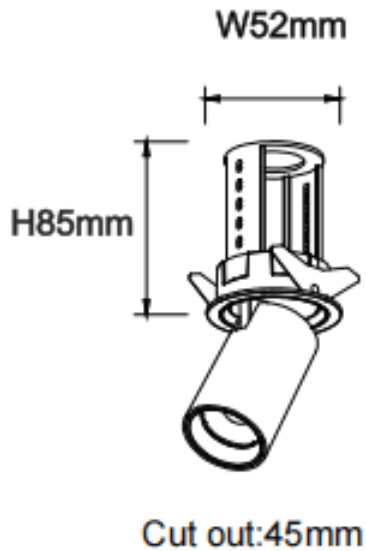

PTT R

Lavov downlight from the family PTT R with a power of 7W and a beam angle of 55°. Finished in White colour. Trim version. With a total lumen output of 700lm and a luminous efficacy of 100lm/W. Made in Die Cast Aluminum. Driver ON/OFF. CCT 4000K.

Item code	86.D146.1441.01
Product type	Indoor
Category	Downlights
Family	PTT
Subfamily	PTT R
Pictograms	

Dimensions

Product dimensions (mm) **ø52xH85mm**

Scheme

Product

Real power (W)	7
Real luminous flux (Lm)	700
Luminous efficiency (Lm/W)	100
Beam angle (°)	55
Life time (h)	50000 h L80B10
Colour	White
Control gear included	Yes
Control gear	ON/OFF
Flicker Free	Yes
Light source	LED
Type of LED	COB
Colour temperature (K)	4000
Colour consistency (SDCM)	SDCM3
CRI	90