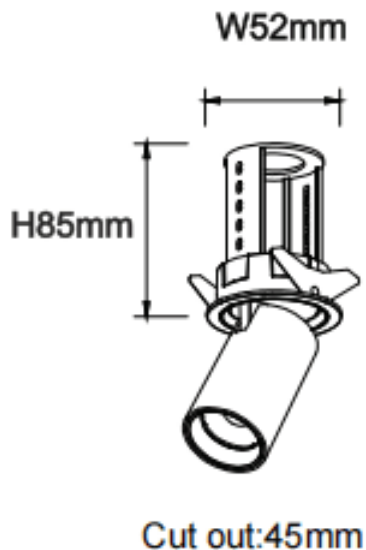

PTT R

Lavov downlight from the family PTT R with a power of 7W and a beam angle of 55°. Finished in White colour. Trim version. With a total lumen output of 700lm and a luminous efficacy of 100lm/W. Made in Die Cast Aluminum. Driver ON/OFF. CCT 4000K.

Dimensions

Product dimensions (mm) **ø52xH85mm**

Scheme

Item code	86.D146.1441.01
Product type	Indoor
Category	Downlights
Family	PTT
Subfamily	PTT R
Pictograms	

Product	
Real power (W)	7
Real luminous flux (Lm)	700
Luminous efficiency (Lm/W)	100
Beam angle (°)	55
Life time (h)	50000 h L80B10
Colour	White
Control gear included	Yes
Control gear	ON/OFF
Flicker Free	Yes
Light source	LED
Type of LED	COB
Colour temperature (K)	4000
Colour consistency (SDCM)	SDCM<3
CRI	90