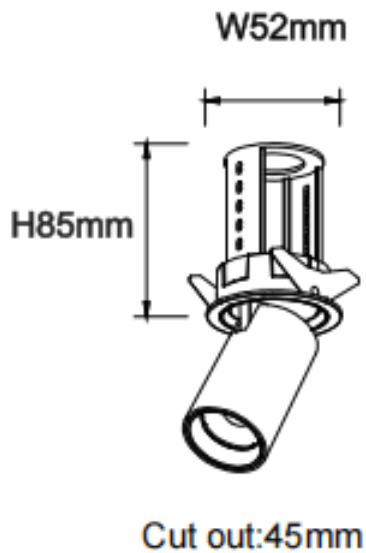

### PTT R

Lavov downlight from the family PTT R with a power of 7W and a beam angle of 55°. Finished in White colour. Trim version. With a total lumen output of 700lm and a luminous efficacy of 100lm/W. Made in Die Cast Aluminum. Driver DALI. CCT 4000K.

#### Dimensions

Product dimensions (mm) **ø52xH85mm**

#### Scheme

Item code	86.D146.1443.01
Product type	Indoor
Category	Downlights
Family	PTT
Subfamily	PTT R
Pictograms	

Product	
Real power (W)	7
Real luminous flux (Lm)	700
Luminous efficiency (Lm/W)	100
Beam angle (&ordm;)	55
Life time (h)	50000 h L80B10
Colour	White
Control gear included	Yes
Control gear	DALI
Flicker Free	Yes
Light source	LED
Type of LED	COB
Colour temperature (K)	4000
Colour consistency (SDCM)	SDCM<3
CRI	90