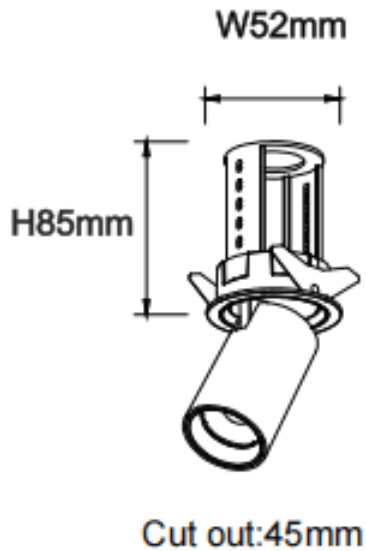

PTT R

Lavov downlight from the family PTT R with a power of 7W and a beam angle of 55°. Finished in Black colour. Trim version. With a total lumen output of 700lm and a luminous efficacy of 100lm/W. Made in Die Cast Aluminum. Driver DALI. CCT 4000K.

Item code	86.D146.1443.02
Product type	Indoor
Category	Downlights
Family	PTT
Subfamily	PTT R
Pictograms	

Dimensions

Product dimensions (mm) **ø52xH85mm**

Scheme

Product	
Real power (W)	7
Real luminous flux (Lm)	700
Luminous efficiency (Lm/W)	100
Beam angle (°)	55
Life time (h)	50000 h L80B10
Colour	Black
Control gear included	Yes
Control gear	DALI
Flicker Free	Yes
Light source	LED
Type of LED	COB
Colour temperature (K)	4000
Colour consistency (SDCM)	SDCM3
CRI	90