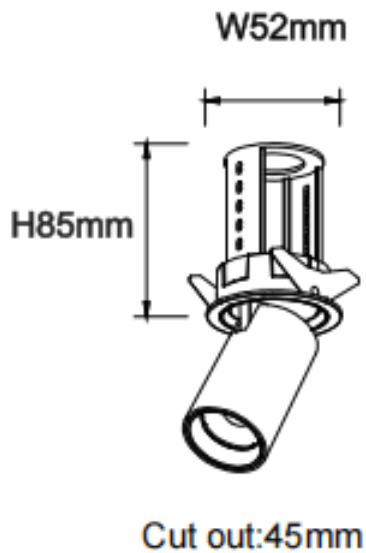

PTT R

Lavov downlight from the family PTT R with a power of 7W and a beam angle of 55°. Finished in Black colour. Trim version. With a total lumen output of 700lm and a luminous efficacy of 100lm/W. Made in Die Cast Aluminum. Driver DALI. CCT 4000K.

Dimensions

Product dimensions (mm) **ø52xH85mm**

Scheme

Item code	86.D146.1443.02
Product type	Indoor
Category	Downlights
Family	PTT
Subfamily	PTT R
Pictograms	

Product	
Real power (W)	7
Real luminous flux (Lm)	700
Luminous efficiency (Lm/W)	100
Beam angle (º)	55
Life time (h)	50000 h L80B10
Colour	Black
Control gear included	Yes
Control gear	DALI
Flicker Free	Yes
Light source	LED
Type of LED	COB
Colour temperature (K)	4000
Colour consistency (SDCM)	SDCM<3
CRI	90