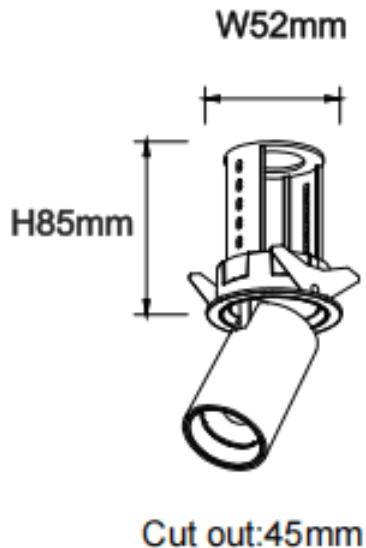

### PTT R-Smart

Lavov downlight from the family PTT R-Smart with a power of 7W and a beam angle of 55°. Finished in White colour. Trim version. With a total lumen output of 700lm and a luminous efficacy of 100lm/W. Made in Die Cast Aluminum. Driver Dimmable Casamby ready. CCT 4000K.

### Dimensions

**Product dimensions (mm)** **ø52xH85mm**

### Scheme

<b>Product</b>	
<b>Real power (W)</b>	<b>7</b>
<b>Real luminous flux (Lm)</b>	<b>700</b>
<b>Luminous efficiency (Lm/W)</b>	<b>100</b>
<b>Beam angle (&amp;ordm;)</b>	<b>55</b>
<b>Life time (h)</b>	<b>50000 h L80B10</b>
<b>Colour</b>	<b>White</b>
<b>Control gear included</b>	<b>Yes</b>
<b>Control gear</b>	<b>Dimmable Casamby ready</b>
<b>Flicker Free</b>	<b>Yes</b>
<b>Light source</b>	<b>LED</b>
<b>Type of LED</b>	<b>COB</b>
<b>Colour temperature (K)</b>	<b>4000</b>
<b>Colour consistency (SDCM)</b>	<b>SDCM&lt;3</b>
<b>CRI</b>	<b>90</b>