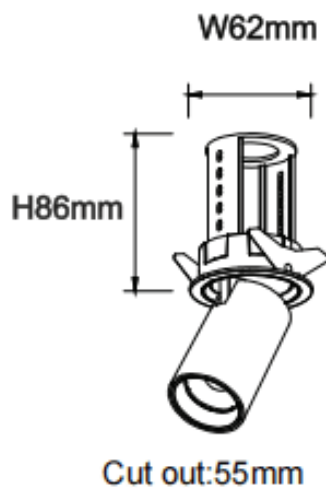

PTT R-Smart

Lavov downlight from the family PTT R-Smart with a power of 10W and a beam angle of 24°. Finished in White colour. Trim version. With a total lumen output of 1000lm and a luminous efficacy of 100lm/W. Made in Die Cast Aluminum. Driver Dimmable Casamby ready. CCT 3000K.

Dimensions

Product dimensions (mm) **ø62xH86mm**

Scheme

Photometry

Item code	86.D146.2329.01
Product type	Indoor
Category	Downlights
Family	PTT
Subfamily	PTT R-Smart
Pictograms	

Product	
Real power (W)	10
Real luminous flux (Lm)	1000
Luminous efficiency (Lm/W)	100
Beam angle (º)	24
Life time (h)	50000 h L80B10
Colour	White
Control gear included	Yes
Control gear	Dimmable Casamby ready
Flicker Free	Yes
Light source	LED
Type of LED	COB
Colour temperature (K)	3000
Colour consistency (SDCM)	SDCM<3
CRI	90