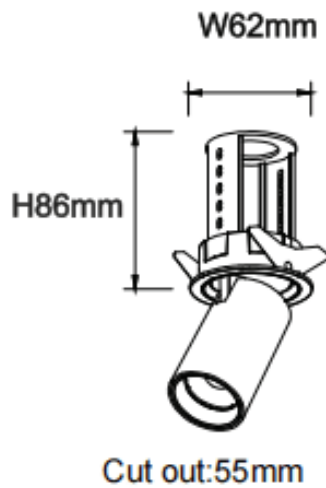

PTT R-Smart

Lavov downlight from the family PTT R-Smart with a power of 10W and a beam angle of 24°. Finished in Black colour. Trim version. With a total lumen output of 1000lm and a luminous efficacy of 100lm/W. Made in Die Cast Aluminum. Driver Dimmable Casamby ready. CCT 3000K.

Dimensions

Product dimensions (mm) **ø62xH86mm**

Scheme

Photometry

Item code	86.D146.2329.02
Product type	Indoor
Category	Downlights
Family	PTT
Subfamily	PTT R-Smart
Pictograms	

Product	
Real power (W)	10
Real luminous flux (Lm)	1000
Luminous efficiency (Lm/W)	100
Beam angle (°)	24
Life time (h)	50000 h L80B10
Colour	Black
Control gear included	Yes
Control gear	Dimmable Casamby ready
Flicker Free	Yes
Light source	LED
Type of LED	COB
Colour temperature (K)	3000
Colour consistency (SDCM)	SDCM3
CRI	90