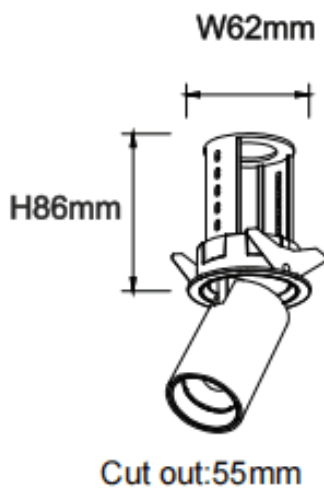

### PTT R-Smart

Lavov downlight from the family PTT R-Smart with a power of 10W and a beam angle of 36°. Finished in White colour. Trim version. With a total lumen output of 1000lm and a luminous efficacy of 100lm/W. Made in Die Cast Aluminum. Driver Dimmable Casamby ready. CCT 3000K.

#### Dimensions

Product dimensions (mm) **ø62xH86mm**

#### Scheme

Item code	86.D146.2339.01
Product type	Indoor
Category	Downlights
Family	PTT
Subfamily	PTT R-Smart
Pictograms	

Product	
Real power (W)	10
Real luminous flux (Lm)	1000
Luminous efficiency (Lm/W)	100
Beam angle (°)	36
Life time (h)	50000 h L80B10
Colour	White
Control gear included	Yes
Control gear	Dimmable Casamby ready
Flicker Free	Yes
Light source	LED
Type of LED	COB
Colour temperature (K)	3000
Colour consistency (SDCM)	SDCM3
CRI	90