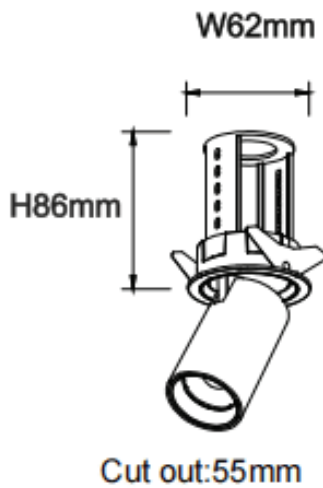

### PTT R-Smart

Lavov downlight from the family PTT R-Smart with a power of 10W and a beam angle of 55°. Finished in Black colour. Trim version. With a total lumen output of 1000lm and a luminous efficacy of 100lm/W. Made in Die Cast Aluminum. Driver Dimmable Casamby ready. CCT 3000K.

#### Dimensions

Product dimensions (mm) **ø62xH86mm**

#### Scheme

Item code	86.D146.2349.02
Product type	Indoor
Category	Downlights
Family	PTT
Subfamily	PTT R-Smart
Pictograms	

Product	
Real power (W)	10
Real luminous flux (Lm)	1000
Luminous efficiency (Lm/W)	100
Beam angle (°)	55
Life time (h)	50000 h L80B10
Colour	Black
Control gear included	Yes
Control gear	Dimmable Casamby ready
Flicker Free	Yes
Light source	LED
Type of LED	COB
Colour temperature (K)	3000
Colour consistency (SDCM)	SDCM3
CRI	90