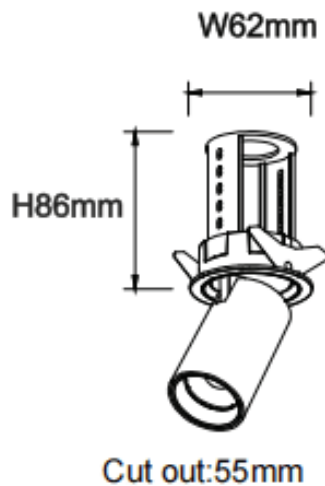

### PTT R-Smart

Lavov downlight from the family PTT R-Smart with a power of 10W and a beam angle of 36°. Finished in Black colour. Trim version. With a total lumen output of 1000lm and a luminous efficacy of 100lm/W. Made in Die Cast Aluminum. Driver Dimmable Casamby ready. CCT 4000K.

#### Dimensions

Product dimensions (mm) **ø62xH86mm**

#### Scheme

Item code	86.D146.2439.02
Product type	Indoor
Category	Downlights
Family	PTT
Subfamily	PTT R-Smart
Pictograms	

Product	
Real power (W)	10
Real luminous flux (Lm)	1000
Luminous efficiency (Lm/W)	100
Beam angle (°)	36
Life time (h)	50000 h L80B10
Colour	Black
Control gear included	Yes
Control gear	Dimmable Casamby ready
Flicker Free	Yes
Light source	LED
Type of LED	COB
Colour temperature (K)	4000
Colour consistency (SDCM)	SDCM3
CRI	90